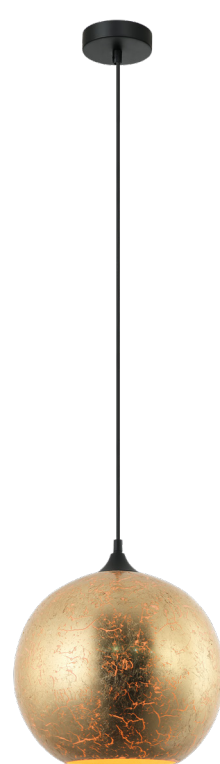

Decor Lighting

ROCHE

Interior Wine Glass Pendant Lights

- Input voltage: 220-240V
- Material: glass
- Lamp holder: E27 (Max.72W)
- Globe not included
- Shade interior colour: white
- For indoor use only
- 1 year replacement warranty

Part No.	ROCHE1, ROCHE2
Description	PENDANT ES 72W Matt Gold / Satin Chrome Wine Glass With White Interior
Material	Glass
Lamp holder	1xE27 (Max.72W)
Dimensions	Ø300 x H310mm
Suspension	3000mm PVC cable
Canopy size	Ø100 x 25mm
Box Weight	2.4kg
Box Dimensions	37x37x36cm
Carton QTY	1/1

ROCHE1
(Matt Gold)

ROCHE2
(Satin Chrome)

*Must be installed by a licenced electrician (Installation instructions sheet provided in each product box)