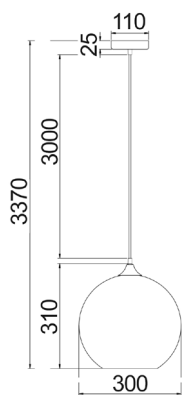

Decor Lighting

ROCHE

Interior Wine Glass Pendant Lights

- Input voltage: 220-240V
- Material: glass
- Lamp holder: E27 (Max.72W)
- Globe not included
- Shade interior colour: white
- For indoor use only
- 1 year replacement warranty

Part No.	ROCHE1, ROCHE2
Description	PENDANT ES 72W Matt Gold / Satin Chrome Wine Glass With White Interior
Material	Glass
Lamp holder	1xE27 (Max.72W)
Dimensions	Ø300 x H310mm
Suspension	3000mm PVC cable
Canopy size	Ø100 x 25mm
Box Weight	2.4kg
Box Dimensions	37x37x36cm
Carton QTY	1/1