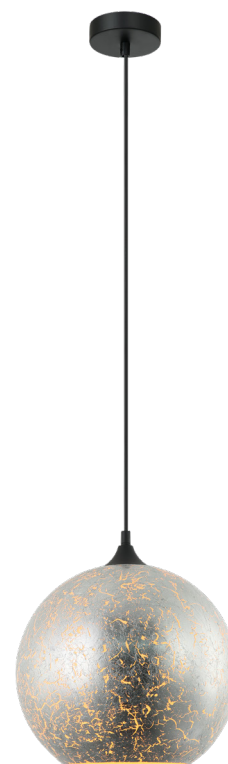

Decor Lighting

ROCHE

Interior Wine Glass Pendant Lights

- Input voltage: 220-240V
- Material: glass
- Lamp holder: E27 (Max.72W)
- Globe not included
- Shade interior colour: white
- For indoor use only
- 1 year replacement warranty

Part No.	ROCHE1, ROCHE2
Description	PENDANT ES 72W Matt Gold / Satin Chrome Wine Glass With White Interior
Material	Glass
Lamp holder	1xE27 (Max.72W)
Dimensions	Ø300 x H310mm
Suspension	3000mm PVC cable
Canopy size	Ø100 x 25mm
Box Weight	2.4kg
Box Dimensions	37x37x36cm
Carton QTY	1/1

ROCHE1
(Matt Gold)

ROCHE2
(Satin Chrome)

*Must be installed by a licenced electrician (Installation instructions sheet provided in each product box)