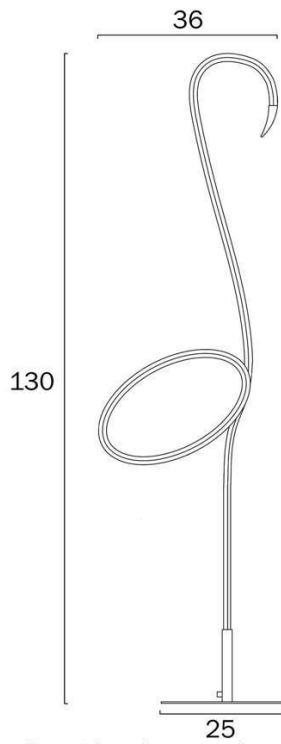

Overview

Family name	Roseus
Categories	Floor Lamps
Switch	Foot Switch
Usage	Indoor Lighting

Color / Material

Fixture Color	Black
Fixture Material	Aluminium, Iron
Cable Color	Black
Cable Material	PVC

Size

Cable Length (cm)	200 (50+Foot Switch+150)
--------------------------	--------------------------

Specification

Voltage Input	240V
Total Wattage (max)	14
Globe Type	LED integrated SMD
Globe / Light Source qty	1
Globe / Light Source included	Yes
Electrical Protection	CLASS II - DOUBLE INSULATED, EARTH NOT REQUIRED
IP rating	IP20
Lead and Plug	Yes
Approvals	RCM
Assembly Required	No

Box Contents

Instruction

Care Instructions

Do not use strong liquid cleaners, Wipe clean with a dry cloth

Replacement Warranty

*3 Years

Barcode**GTIN**

9329501064689

Image -dimensions

Note: Dimensions are only a guide and may vary due to manufacturing variations.