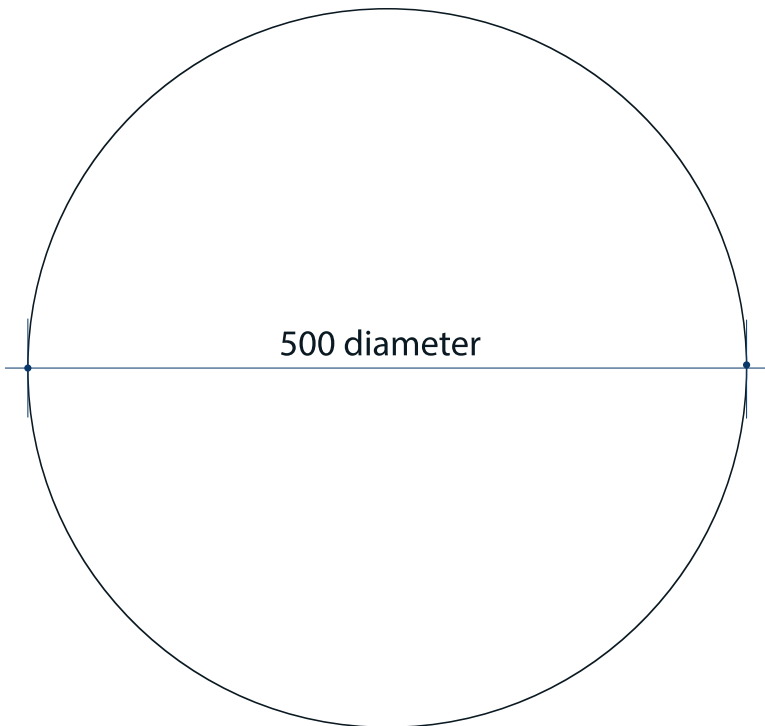

# Rio Round Polished Edge Mirror

Note: All dimensions are in millimetres (mm)

| Stock Code | Size (mm) | Shape | Edge          |
|------------|-----------|-------|---------------|
| RR5050GT   | 500Ø x 5  | Round | Polished Edge |