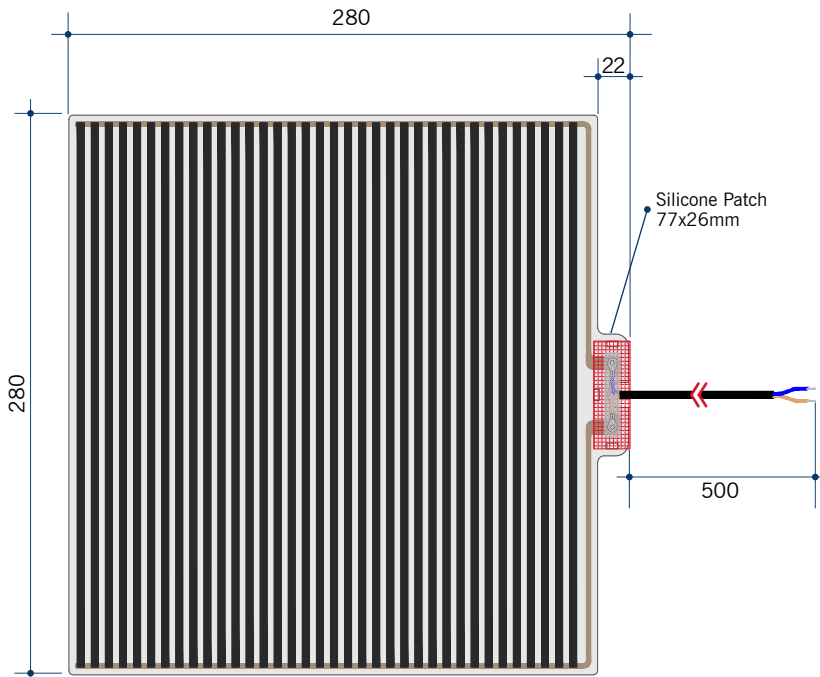

Rio Round Polished Edge Mirror Includes Mirror Demister

Note: All dimensions are in millimetres (mm)

Stock Code	Size (mm)	Shape	Edge
RR5050GTD	500Ø x 5	Round	Polished Edge

This product includes a mirror and Thermomirror demister. These are supplied as separate parts and the demister will need to be adhered to the back of the mirror prior to installation of the mirror. For details on the demister, please see next page.

Mirrors will need to be installed in accordance with the Installation Guide. Ablaze does not take responsibility for incorrect installation of these mirrors.

Thermomirror Mirror Demister

Ultra-thin Demister Pad for use on Bathroom Mirrors

Note: All dimensions are in millimetres (mm)

Stock Code	Size (mm)	Heat Output (W)	Voltage - Frequency
TM2828	280 x 280	16	220 - 240V 50Hz

Thermomirror demisters must be installed by a qualified electrician.
The demister cannot be cut, pierced or modified in anyway.