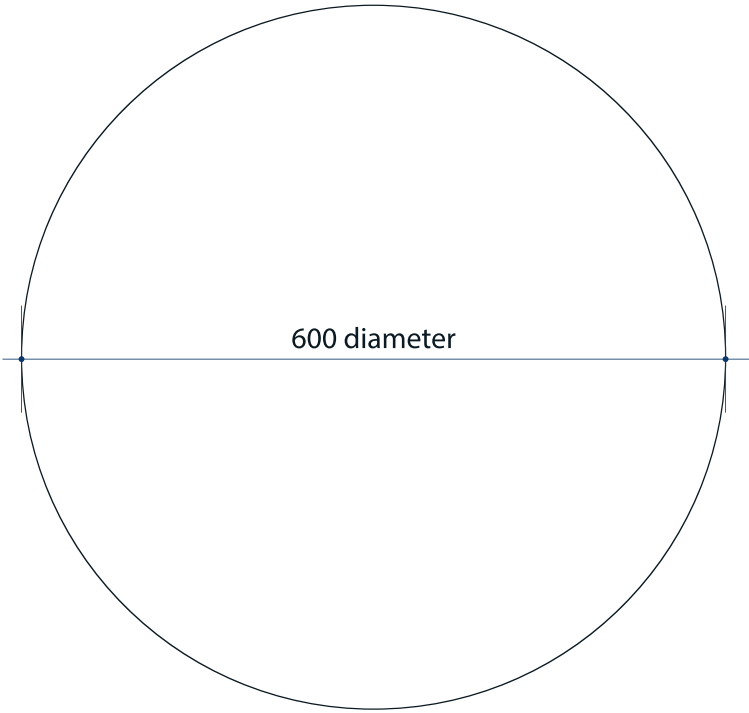

# Rio Round Polished Edge Mirror

Note: All dimensions are in millimetres (mm)

Stock Code	Size (mm)	Shape	Edge
RR6060GT	600Ø x 5	Round	Polished Edge

Mirrors will need to be installed in accordance with the Installation Guide. Ablaze does not take responsibility for incorrect installation of these mirrors.