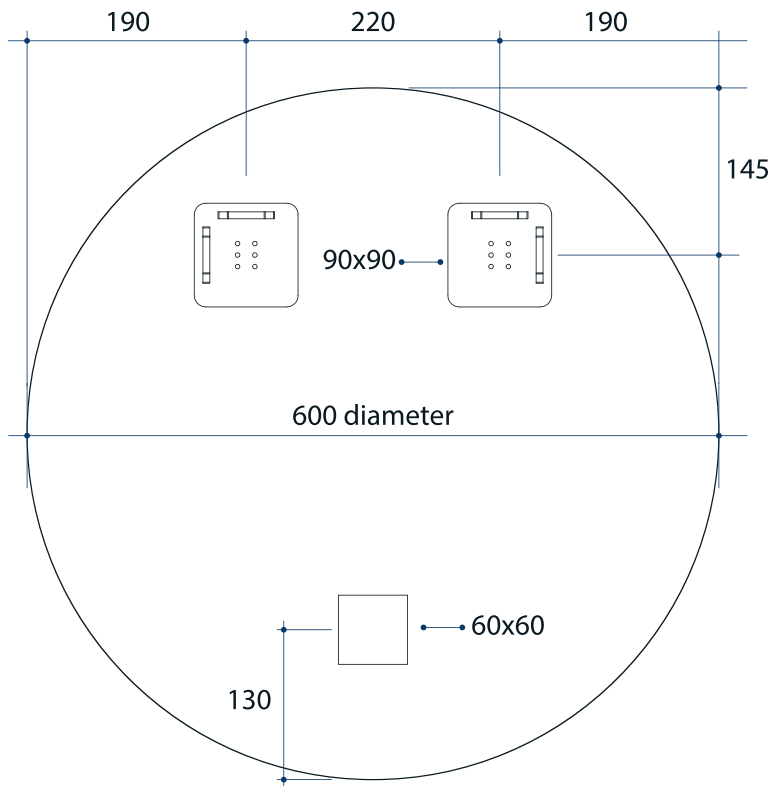

# Rio Round Polished Edge Mirror

Note: All dimensions are in millimetres (mm)

Stock Code	Size (mm)	Shape	Edge
RR6060HN	600Ø x 11	Round	Polished Edge

**Please note:** Bracket location may vary +/- 5mm. DO NOT pre-drill holes for mounts before confirming exact locations on your mirror. Measurements and diagrams are to be used as a guide only.