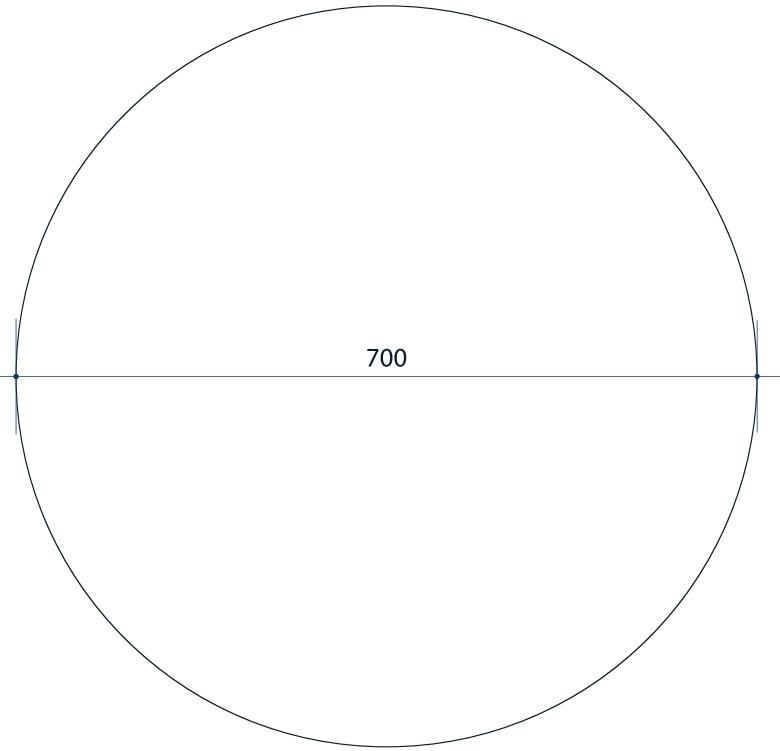

# Rio Round Polished Edge Mirror

Note: All dimensions are in millimetres (mm)

Stock Code	Size (mm)	Shape	Edge
RR7070GT	700Ø x 5	Round	Polished Edge

Mirrors will need to be installed in accordance with the Installation Guide. Ablaze does not take responsibility for incorrect installation of these mirrors.