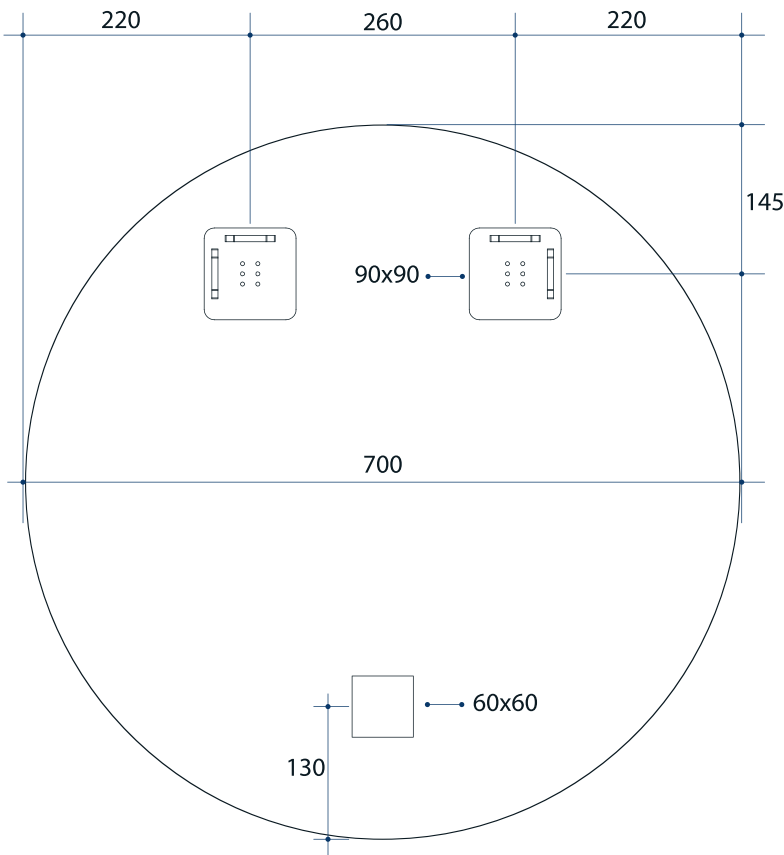

# Rio Round Polished Edge Mirror

Note: All dimensions are in millimetres (mm)

Stock Code	Size (mm)	Shape	Edge
RR7070HN	700Ø x 11	Round	Polished Edge

**Please note:** Bracket location may vary +/- 5mm. DO NOT pre-drill holes for mounts before confirming exact locations on your mirror. Measurements and diagrams are to be used as a guide only.