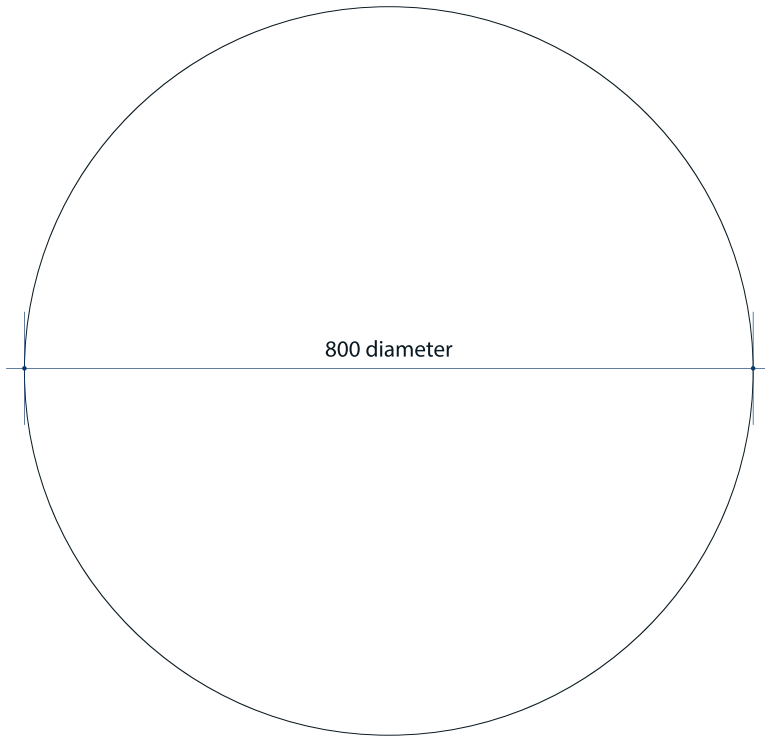

# Rio Round Polished Edge Mirror

Note: All dimensions are in millimetres (mm)

Stock Code	Size (mm)	Shape	Edge
RR8080GT	800Ø x 5	Round	Polished Edge

Mirrors will need to be installed in accordance with the Installation Guide. Ablaze does not take responsibility for incorrect installation of these mirrors.