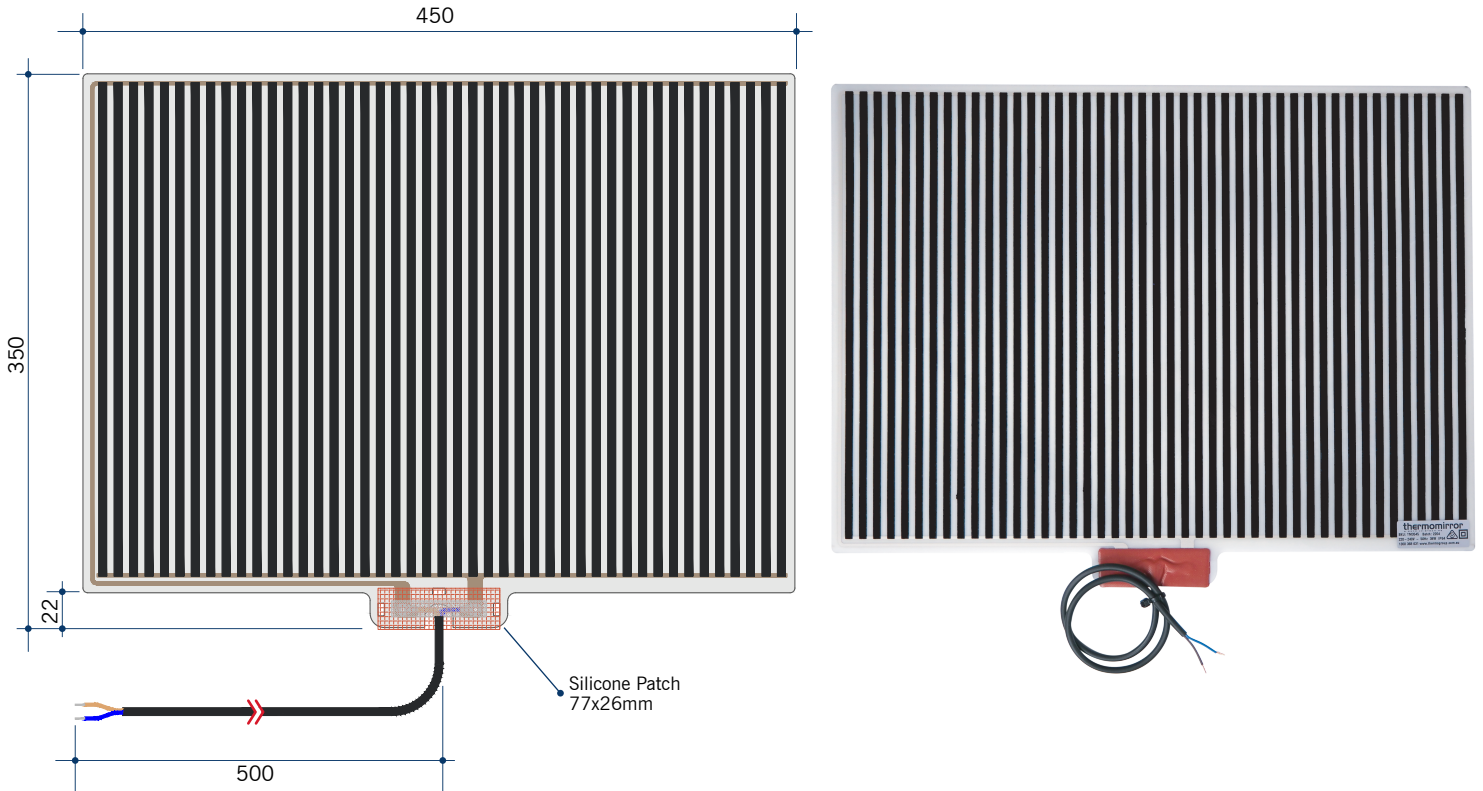

Rio Round Polished Edge Mirror Includes Mirror Demister

Note: All dimensions are in millimetres (mm)

Stock Code	Size (mm)	Shape	Edge
RR8080GTD	800Ø x 5	Round	Polished Edge

This product includes a mirror and Thermomirror demister. These are supplied as separate parts and the demister will need to be adhered to the back of the mirror prior to installation of the mirror. For details on the demister, please see next page.

Mirrors will need to be installed in accordance with the Installation Guide. Ablaze does not take responsibility for incorrect installation of these mirrors.

Thermomirror Mirror Demister

Ultra-thin Demister Pad for use on Bathroom Mirrors

Note: All dimensions are in millimetres (mm)

Stock Code	Size (mm)	Heat Output (W)	Voltage - Frequency
TM3545	350 x 450	38	220 - 240V 50Hz

Thermomirror demisters must be installed by a qualified electrician.
The demister cannot be cut, pierced or modified in anyway.