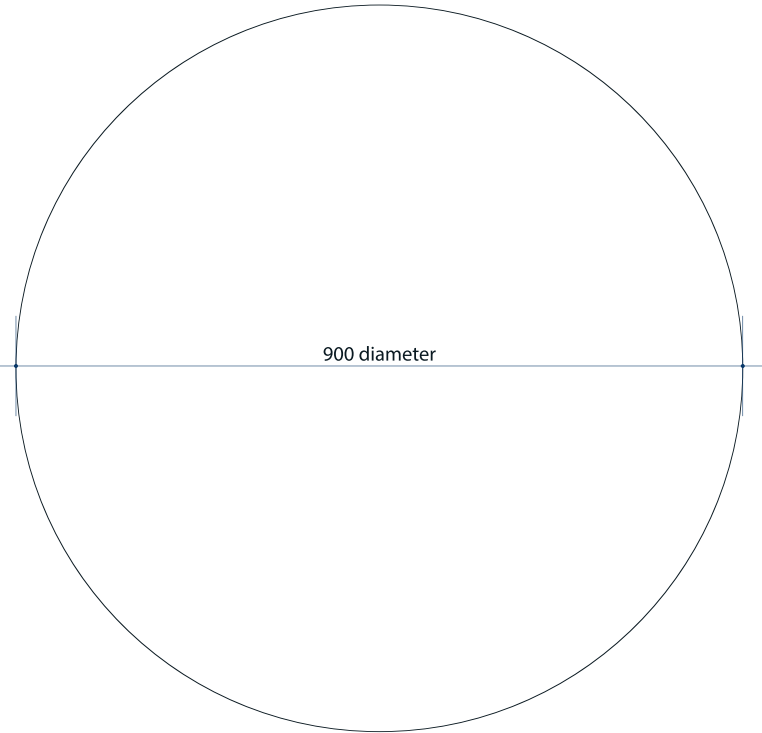

Rio Round Polished Edge Mirror

Note: All dimensions are in millimetres (mm)

Stock Code	Size (mm)	Shape	Edge
RR9090GT	900Ø x 5	Round	Polished Edge

Mirrors will need to be installed in accordance with the Installation Guide. Ablaze does not take responsibility for incorrect installation of these mirrors.