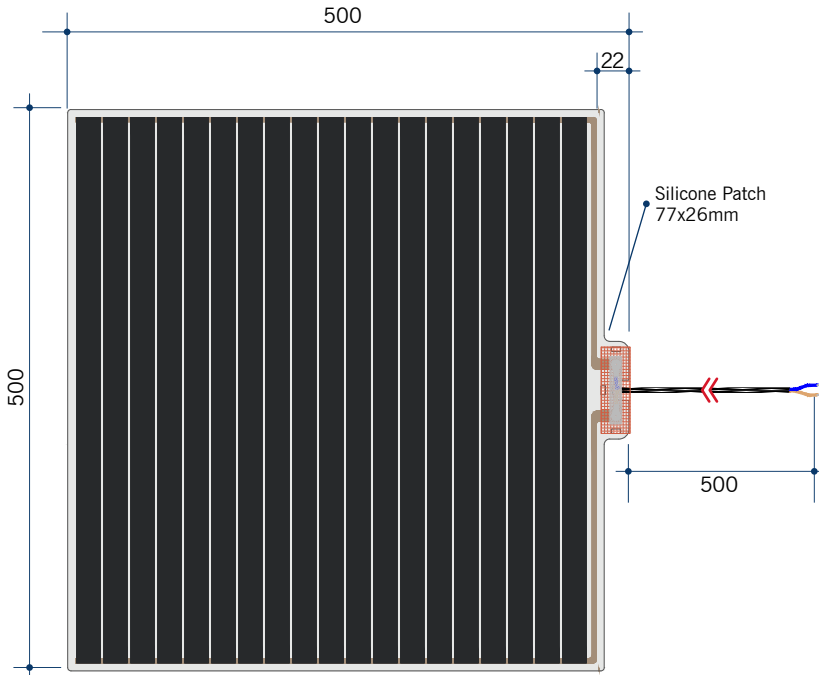

Rio Round Polished Edge Mirror Includes Mirror Demister

Note: All dimensions are in millimetres (mm)

Stock Code	Size (mm)	Shape	Edge
RR9090GTD	900Ø x 5	Round	Polished Edge

This product includes a mirror and Thermomirror demister. These are supplied as separate parts and the demister will need to be adhered to the back of the mirror prior to installation of the mirror. For details on the demister, please see next page.

Mirrors will need to be installed in accordance with the Installation Guide. Ablaze does not take responsibility for incorrect installation of these mirrors.

Thermomirror Mirror Demister

Ultra-thin Demister Pad for use on Bathroom Mirrors

Note: All dimensions are in millimetres (mm)

Stock Code	Size (mm)	Heat Output (W)	Voltage - Frequency
TM5050	500 x 500	55	220 - 240V 50Hz

Thermomirror demisters must be installed by a qualified electrician.
The demister cannot be cut, pierced or modified in anyway.