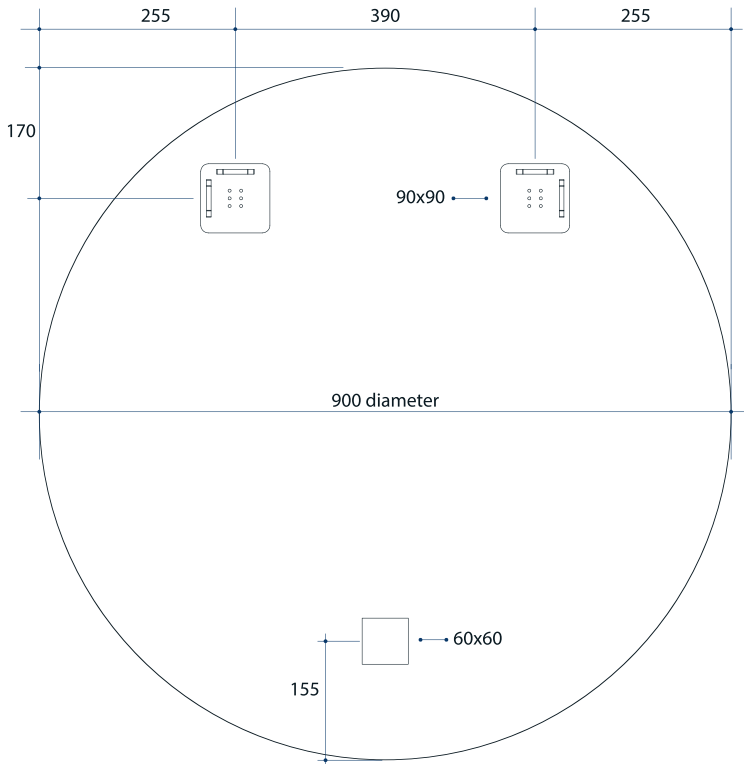

Rio Round Polished Edge Mirror

Note: All dimensions are in millimetres (mm)

Stock Code	Size (mm)	Shape	Edge
RR9090HN	900Ø x 11	Round	Polished Edge

Please note: Bracket location may vary +/- 5mm. DO NOT pre-drill holes for mounts before confirming exact locations on your mirror. Measurements and diagrams are to be used as a guide only.