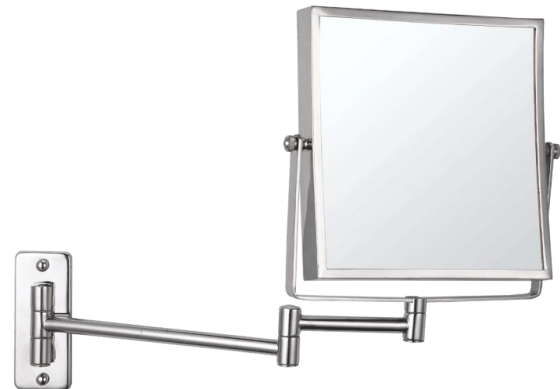

Ablaze Non-Lit Magnifying Mirrors

Stock Code	Finish	Type
S15SM	Chrome Plated	Wall Mounted