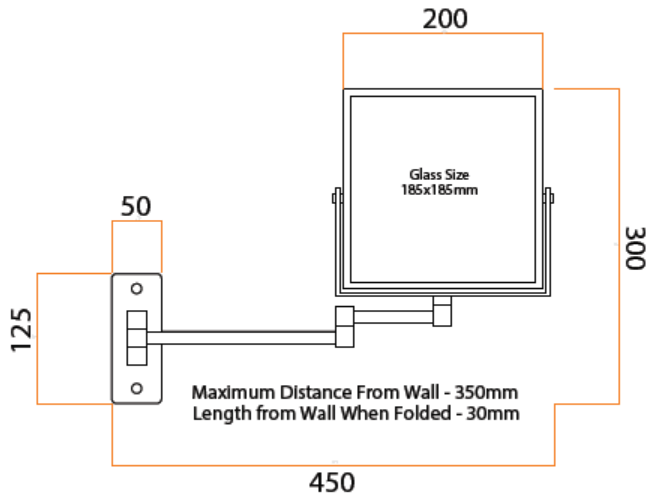

Ablaze Non-Lit Magnifying Mirrors

Stock Code	Finish	Type
S15SM	Chrome Plated	Wall Mounted