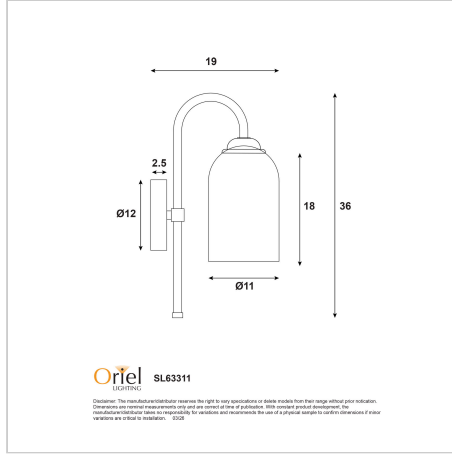

product specification

www.oriel-lighting.com.au

ARLINGTON WALL SATIN BRASS

SKU:SL63311SB

The ARLINGTON classic styled wall light, perfect for hallways and bedsides. The simple metalware paired with an opal matt glass shade makes it suitable for both traditional and contemporary homes. Supplied without a globe, allowing the end user to select the most appropriate light source for their application.

Additional information

Shipping Weight	1.0 kg
Shipping Carton Dimensions	14.0 × 20.0 × 36.0 cm
Brand	Stylux Lighting
Colour	SATIN BRASS
Globe Qty	1
Globe Type	E27
Max. Wattage	20w
Globe Included	NO
Recommended Globe	A-LED-7107240
Voltage	240V
Indoor / Outdoor / Alfresco	Indoor
Overall Height	36
Overall Width	11
Overall Depth	19
Fitting Backplate	D12
Glass/Diffuser Material	Matt Opal Glass
Fitting Glass	H18 D11
Primary Material	METAL
Supplier Code	SL63311SB

UPI	9324879228541
In The Box	1 X WALL LIGHT 1 X GLASS SHADE
Electrician To Install	This fitting should be installed by a licenced electrician
Warranty / Guarantee	12 Month Replacement Guarantee

Images

Unless stated, fittings do not include globes (bulbs). No representations are made as to the suitability of this product for your application. All fixed lights (other than DIY lights) should be installed by a licensed electrical contractor. Due to continuing product development, some specifications may change over time. Refer to our detailed Terms and Conditions, online at: www.oriel-lighting.com.au | Details and specifications are current at the time of printing, and with constant product development, subject to change.