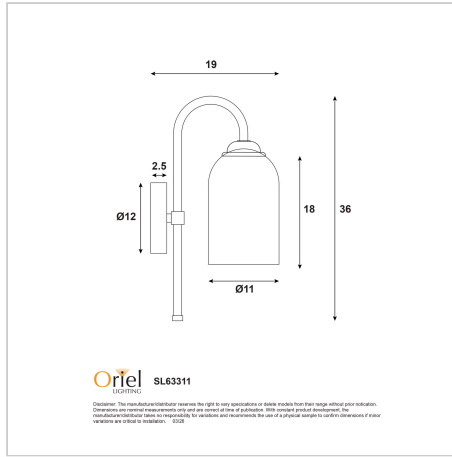

product specification

www.oriel-lighting.com.au

ARLINGTON WALL WHITE

SKU:SL63311WH

The ARLINGTON classic styled wall light, perfect for hallways and bedsides. The simple metalware paired with an opal matt glass shade makes it suitable for both traditional and contemporary homes. Supplied without a globe, allowing the end user to select the most appropriate light source for their application.

Additional information

Shipping Weight	1.0 kg
Shipping Carton Dimensions	14.0 × 20.0 × 36.0 cm
Brand	Stylux Lighting
Colour	White
Globe Qty	1
Globe Type	E27
Max. Wattage	20w
Globe Included	NO
Recommended Globe	A-LED-7107240
Voltage	240V
Indoor / Outdoor / Alfresco	Indoor
Overall Height	36
Overall Width	11
Overall Depth	19
Fitting Backplate	D12
Glass/Diffuser Material	Matt Opal Glass
Fitting Glass	H18 D11
Primary Material	METAL
Supplier Code	SL63311WH

UPI	9324879228565
In The Box	1 X WALL LIGHT 1 X GLASS SHADE
Electrician To Install	This fitting should be installed by a licenced electrician
Warranty / Guarantee	12 Month Replacement Guarantee

Images

Unless stated, fittings do not include globes (bulbs). No representations are made as to the suitability of this product for your application. All fixed lights (other than DIY lights) should be installed by a licensed electrical contractor. Due to continuing product development, some specifications may change over time. Refer to our detailed Terms and Conditions, online at: www.oriel-lighting.com.au | Details and specifications are current at the time of printing, and with constant product development, subject to change.