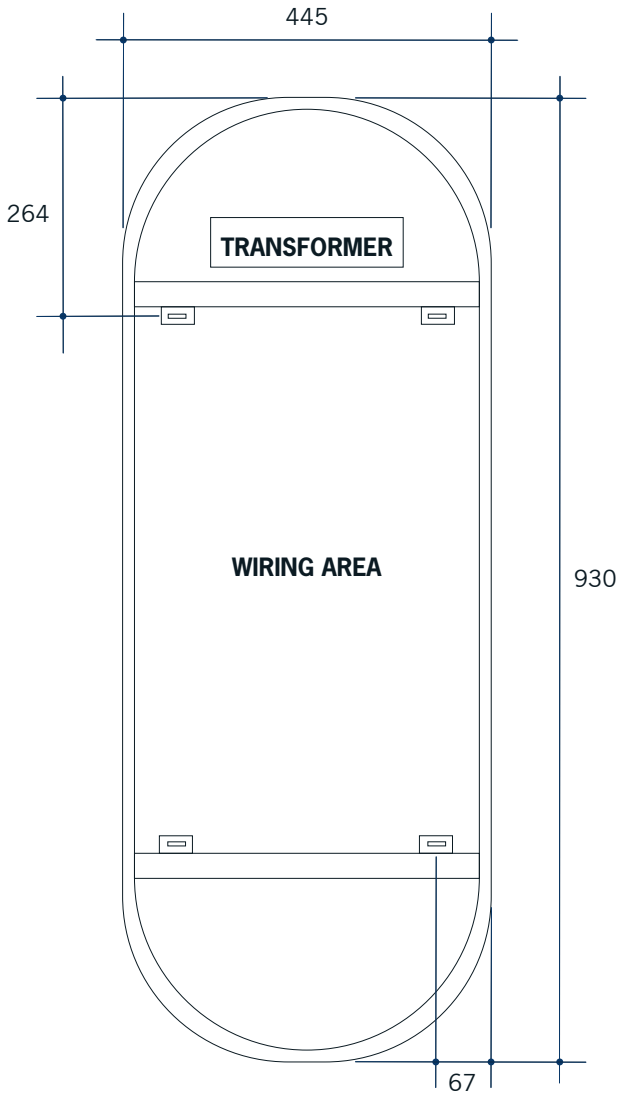

# Ablaze Premium Back-lit Mirrors

Stock Code	Light	Size (mm)	Output (W)
S0500W	Warm	H1000 x W500 x D45	39 Watts

**Please note:** Mirrors will need to be installed in accordance with the Installation Guide. Ablaze does not take responsibility for incorrect installation of these mirrors.