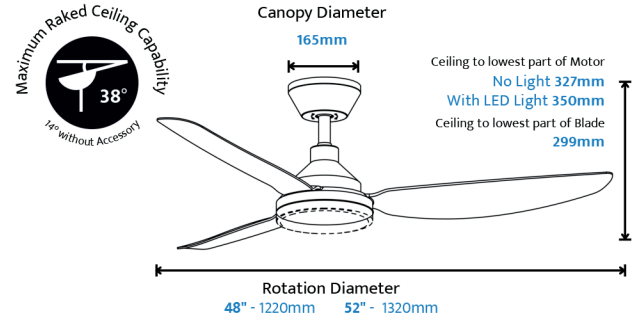

Technical Specifications

Installation Location	Indoor and Covered Outdoor
Warranty	6 Year Warranty *3 Year In-Home, 12 Month Wall Controller and Receiver PLUS 3 Year Parts Upon Product Registration.
Materials	Rust-Free ABS Blades & Diecast Aluminium Motor With Light models includes a Frosted Plastic Light Diffuser.
Operation	6-Speed Wall Controller & Remote Includes 1, 4 and 8 hour timer, sea breeze, security and reverse functions as well as light control (applicable for with light model).
Ceiling Mount Angle	Up to 38° with Raked Ceiling Kit Accessory. Up to 14° without Raked Ceiling Kit Accessory.
Compliance	AS/NZS 60335.1 | AS/NZS 60335.2.80 | AS CISPR 14 | AS/NZS 4268

Measurements

Performance

	48"	52"
Speed 1	5,760 m3/hr | 2.7W | 95 RPM	6,000 m3/hr | 2.7W | 83 RPM
Speed 2	7,500 m3/hr | 6.1W | 129 RPM	8,220 m3/hr | 6.1W | 112 RPM
Speed 3	9,180 m3/hr | 10.1W | 153 RPM	9,720 m3/hr | 10.1W | 133 RPM
Speed 4	10,800 m3/hr | 16W | 178 RPM	11,580 m3/hr | 16W | 153 RPM
Speed 5	11,940 m3/hr | 24.9W | 204 RPM	13,140 m3/hr | 24.9W | 173 RPM
Speed 6	13,080 m3/hr | 35W | 223 RPM	14,400 m3/hr | 35W | 192 RPM