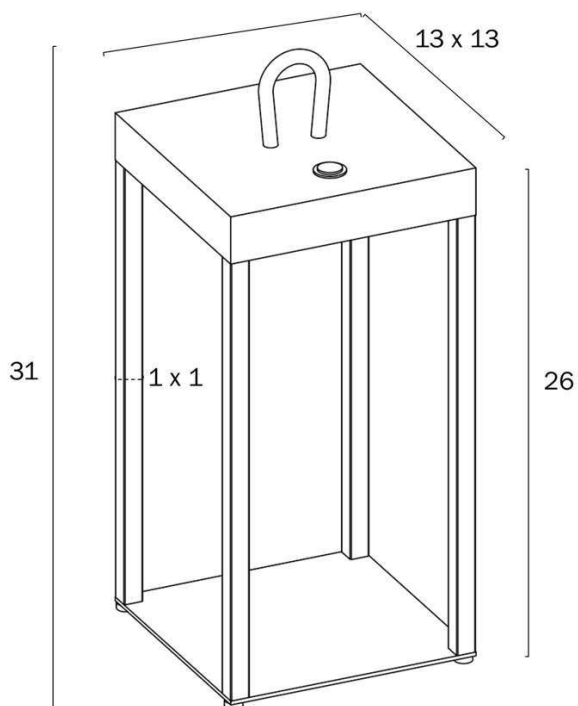

Color Kelvin	3000k
Battery Capacity (mA)	2x2000 (6-24 hour capacity)
Dimmable	Touch
Electrical Protection	CLASS III
IP rating	IP54
USB Port	Yes
Approvals	RCM
Assembly Required	No
Box Contents	Instruction
Care Instructions	Do not use strong liquid cleaners, Wipe clean with a dry cloth
Replacement Warranty	*2 Years

Barcode

GTIN 9329501068083

Image -dimensions

Note: Dimensions are only a guide and may vary due to manufacturing variations.