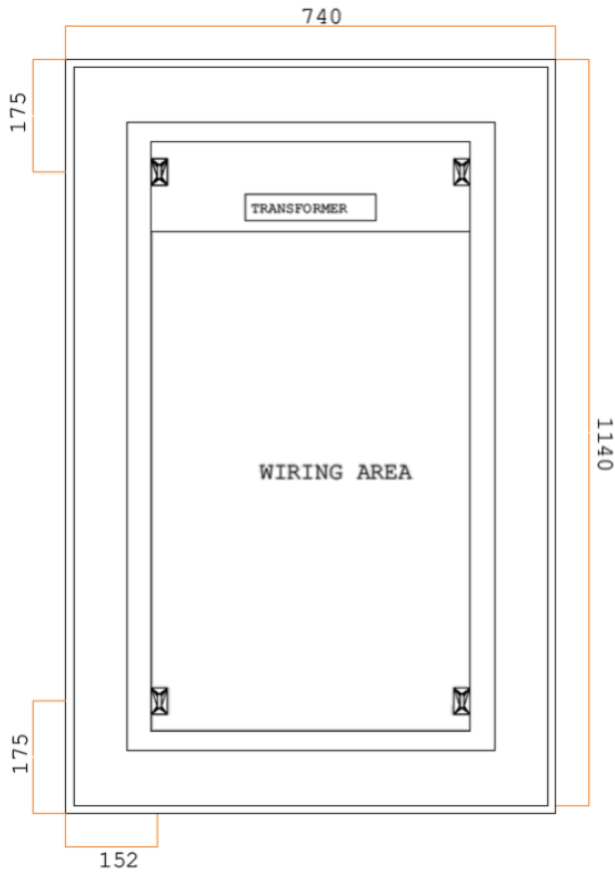

Ablaze Premium Back-lit Mirrors

Stock Code	Light	Size (mm)	Output (W)
SR1118C	Cool	W1200 x H800 x D45	18 Watts