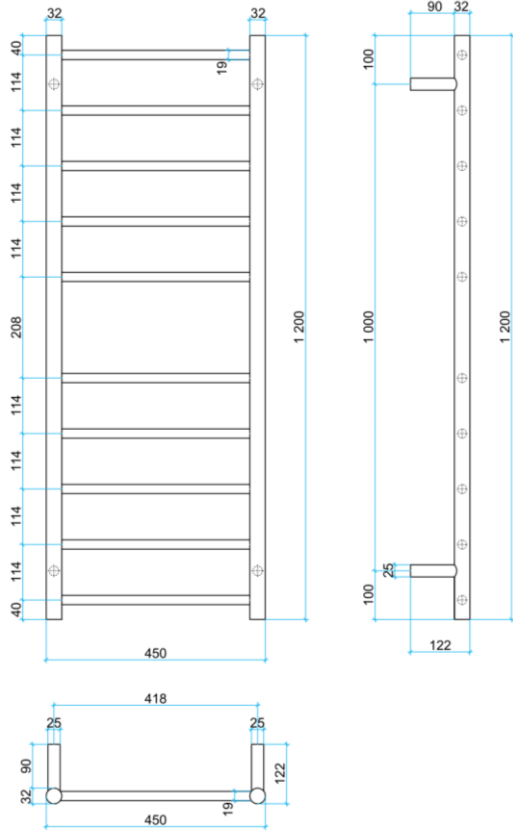

Thermorail Ladder Towel Rails 240V

Electric Heated Towel Rails for use in bathrooms

This rail has Multiflex wiring which means that there is a connection point on both the left and right hand side of the rail and the lead can be connected to either side. Being a dry electric element rail, this can be mounted either way up meaning the wiring can be from any of the four mounting points.

Stock Code	Finish	Size (mm)	Output (W)	No. of Bars
SR19MB	Matt Black Powder Coated	W450 x H1200 x D122	110 Watts	10

PLEASE NOTE: Specifications are for information purposes only. Whilst every effort has been made to ensure the product specifications are accurate, due to continuing product development and improvement the specifications are subject to change. Specifications can be used to rough in and fit timber supports in the wall however we recommend no holes are drilled without having the product on site or verifying the details with the manufacturer. Thermogroup cannot be held liable or responsible for errors due to updated specifications.