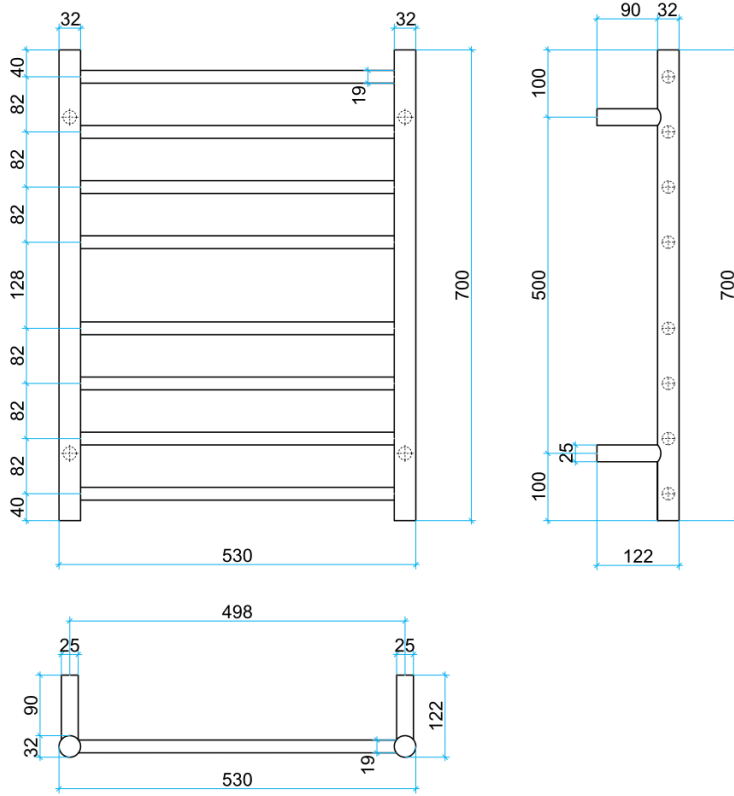

# Thermorail Ladder Towel Rails 240V

Electric Heated Towel Rails for use in bathrooms

This rail has Multiflex wiring which means that there is a connection point on both the left and right hand side of the rail and the lead can be connected to either side. Being a dry electric element rail, this can be mounted either way up meaning the wiring can be from any of the four mounting points.

Stock Code	Finish	Size (mm)	Output (W)	No. of Bars
SR23M	Polished Stainless Steel	W530 x H700 x D122	76 Watts	8

**PLEASE NOTE:** Specifications are for information purposes only. Whilst every effort has been made to ensure the product specifications are accurate, due to continuing product development and improvement the specifications are subject to change. Specifications can be used to rough in and fit timber supports in the wall however we recommend no holes are drilled without having the product on site or verifying the details with the manufacturer. Thermogroup cannot be held liable or responsible for errors due to updated specifications.