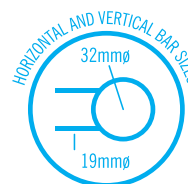

Thermorail Ladder Towel Rails 240V

Electric Heated Towel Rails for use in bathrooms

This rail has Multiflex wiring which means that there is a connection point on both the left and right hand side of the rail and the lead can be connected to either side. Being a dry element rail, this can be mounted either way up meaning the wiring can be from any of the four mounting points.

Stock Code	Finish	Size (mm)	Output (W)	No. of Bars
SR25MBB	Brushed Brass	W550 x H550 x D122	41 Watts	4

PLEASE NOTE: Specifications are for information purposes only. Whilst every effort has been made to ensure the product specifications are accurate, due to continuing product development and improvement the specifications are subject to change. Specifications can be used to rough in and fit timber supports in the wall however we recommend no holes are drilled without having the product on site or verifying the details with the manufacturer. Thermogroup cannot be held liable or responsible for errors due to updated specifications.