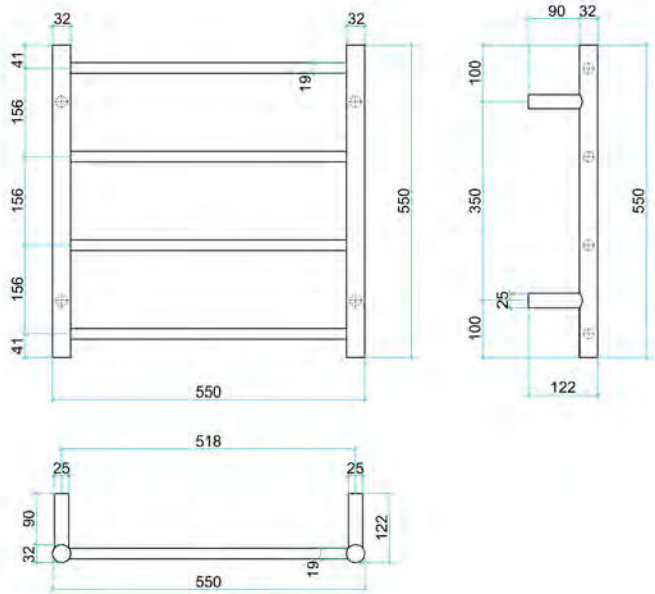

Thermorail Ladder Towel Rails 240V

Electric Heated Towel Rails for use in bathrooms

This rail has Multiflex wiring which means that there is a connection point on both the left and right hand side of the rail and the lead can be connected to either side. Being a dry element rail, this can be mounted either way up meaning the wiring can be from any of the four mounting points.

Stock Code	Finish	Size (mm)	Output (W)	No. of Bars
SR25MBB	Brushed Brass	W550 x H550 x D122	41 Watts	4

PLEASE NOTE: Specifications are for information purposes only. Whilst every effort has been made to ensure the product specifications are accurate, due to continuing product development and improvement the specifications are subject to change. Specifications can be used to rough in and fit timber supports in the wall however we recommend no holes are drilled without having the product on site or verifying the details with the manufacturer. Thermogroup cannot be held liable or responsible for errors due to updated specifications.