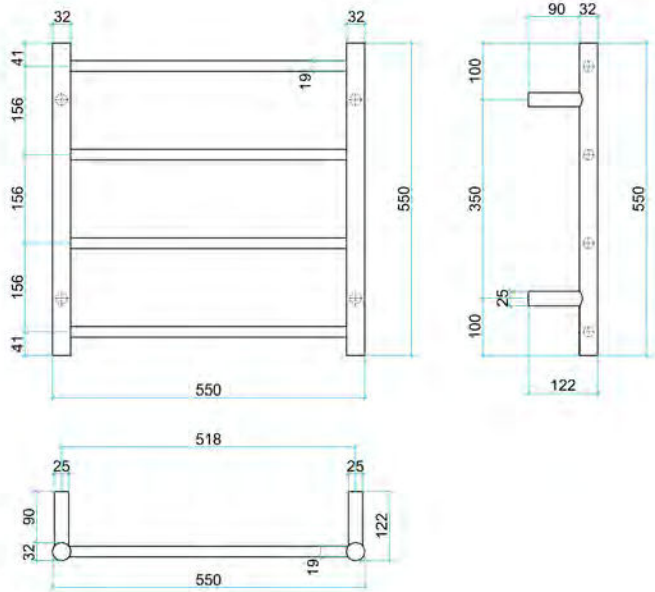

# Thermorail Ladder Towel Rails 240V

Electric Heated Towel Rails for use in bathrooms

This rail has Multiflex wiring which means that there is a connection point on both the left and right hand side of the rail and the lead can be connected to either side. Being a dry element rail, this can be mounted either way up meaning the wiring can be from any of the four mounting points.

Stock Code	Finish	Size (mm)	Output (W)	No. of Bars
SR25MBN	Brushed Nickel	W550 x H550 x D122	41 Watts	4

**Please note:** Specifications are for information purposes only. Whilst every effort has been made to ensure the product specifications are accurate, due to continuing product development and improvement the specifications are subject to change. Specifications can be used to rough in and fit timber supports in the wall however we recommend no holes are drilled without having the product on site or verifying the details with the manufacturer. Thermogroup cannot be held liable or responsible for errors due to updated specifications