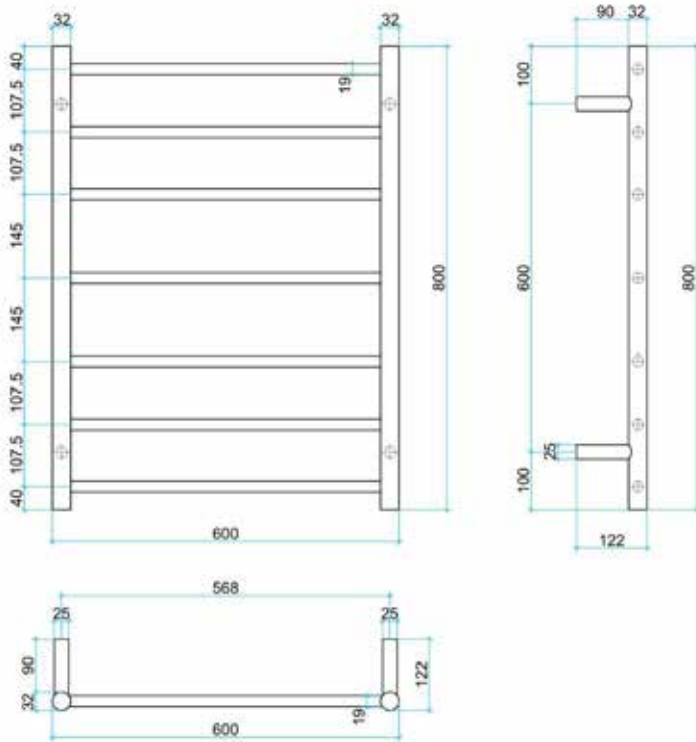

Thermorail Ladder Towel Rails 240V

Electric Heated Towel Rails for use in bathrooms

This rail has Multiflex wiring which means that there is a connection point on both the left and right hand side of the rail and the lead can be connected to either side. Being a dry element rail, this can be mounted either way up meaning the wiring can be from any of the four mounting points.

Stock Code	Finish	Size (mm)	Output (W)	No. of Bars
------------	--------	-----------	------------	-------------

SR44MBN	Brushed Nickel	W600 x H800 x D122	80 Watts	7
---------	----------------	--------------------	----------	---

- SEVEN YEARS WARRANTY

7
- SAFE FOR USE IN BATHROOMS

IP55
- QUALITY STAINLESS STEEL

304
- DRY ELECTRIC ELEMENT

240V
- MULTIFLEX WIRING ALL 4 LEGS
- HORIZONTAL AND VERTICAL BAR SIZES

32mmø
19mmø
- HARD WIRED OR PLUG-IN