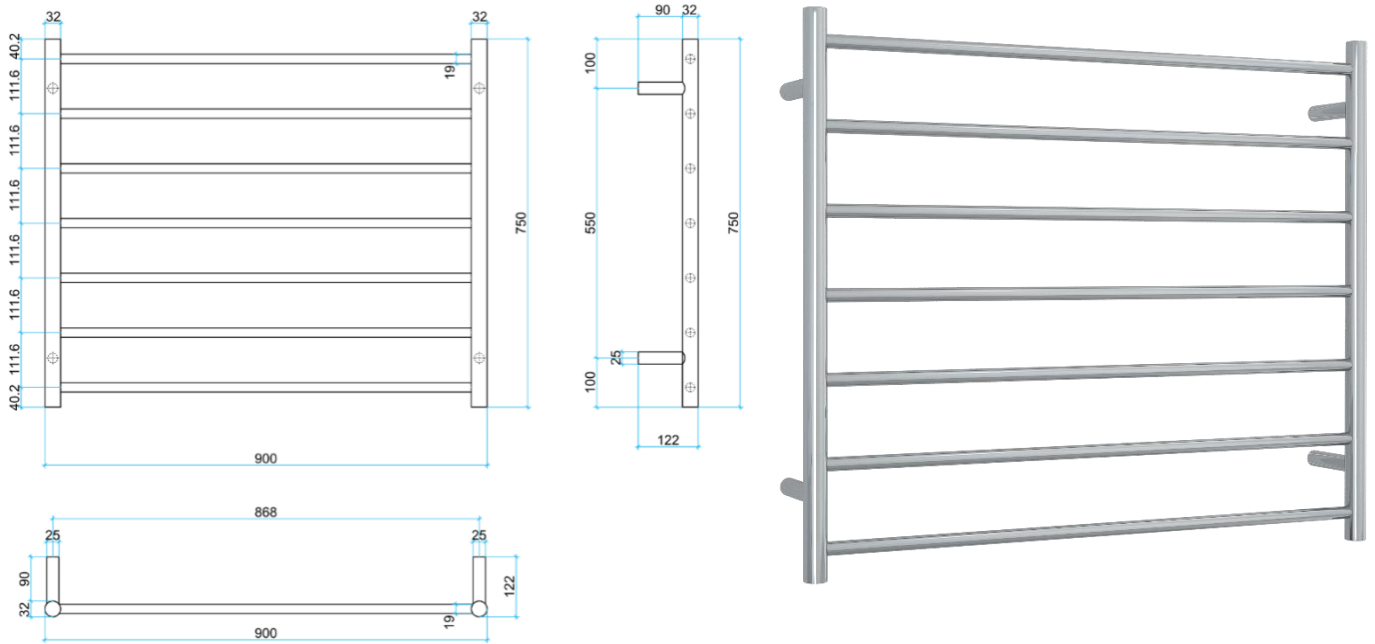

Thermorail Ladder Towel Rails 240V

Electric Heated Towel Rails for use in bathrooms

This rail has Multiflex wiring which means that there is a connection point on both the left and right hand side of the rail and the lead can be connected to either side. Being a dry electric element rail, this can be mounted either way up meaning the wiring can be from any of the four mounting points.

Stock Code	Finish	Size (mm)	Output (W)	No. of Bars
SR93M	Polished Stainless Steel	W900 x H750 x D122	100 Watts	7

PLEASE NOTE: Specifications are for information purposes only. Whilst every effort has been made to ensure the product specifications are accurate, due to continuing product development and improvement the specifications are subject to change. Specifications can be used to rough in and fit timber supports in the wall however we recommend no holes are drilled without having the product on site or verifying the details with the manufacturer. Thermogroup cannot be held liable or responsible for errors due to updated specifications.