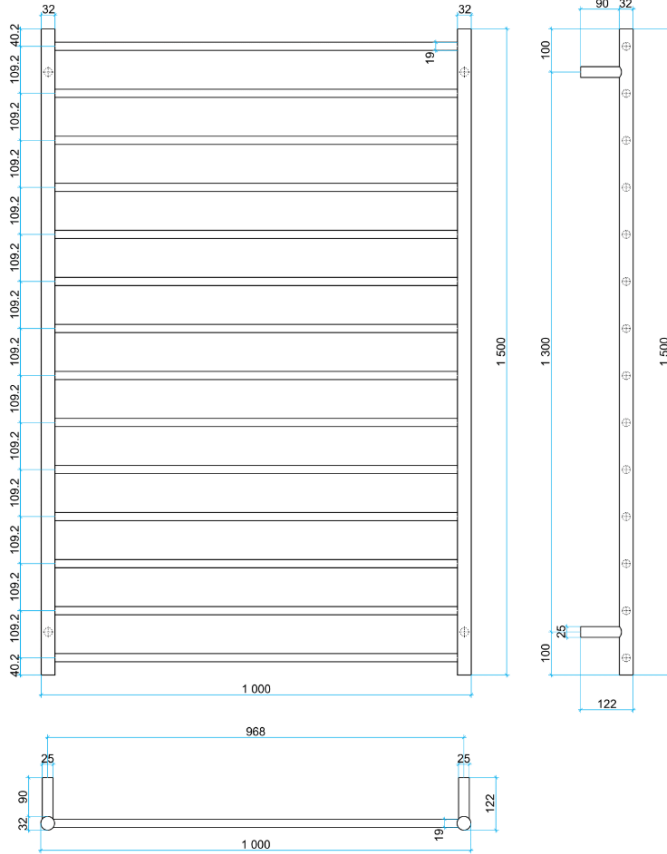

Thermorail Ladder Towel Rails 240V

Electric Heated Towel Rails for use in bathrooms

This rail has Multiflex wiring which means that there is a connection point on both the left and right hand side of the rail and the lead can be connected to either side. Being a dry electric element rail, this can be mounted either way up meaning the wiring can be from any of the four mounting points.

Stock Code	Finish	Size (mm)	Output (W)	No. of Bars
SR99M	Polished Stainless Steel	W1000 x H1500 x D122	244 Watts	14

PLEASE NOTE: Specifications are for information purposes only. Whilst every effort has been made to ensure the product specifications are accurate, due to continuing product development and improvement the specifications are subject to change. Specifications can be used to rough in and fit timber supports in the wall however we recommend no holes are drilled without having the product on site or verifying the details with the manufacturer. Thermogroup cannot be held liable or responsible for errors due to updated specifications.