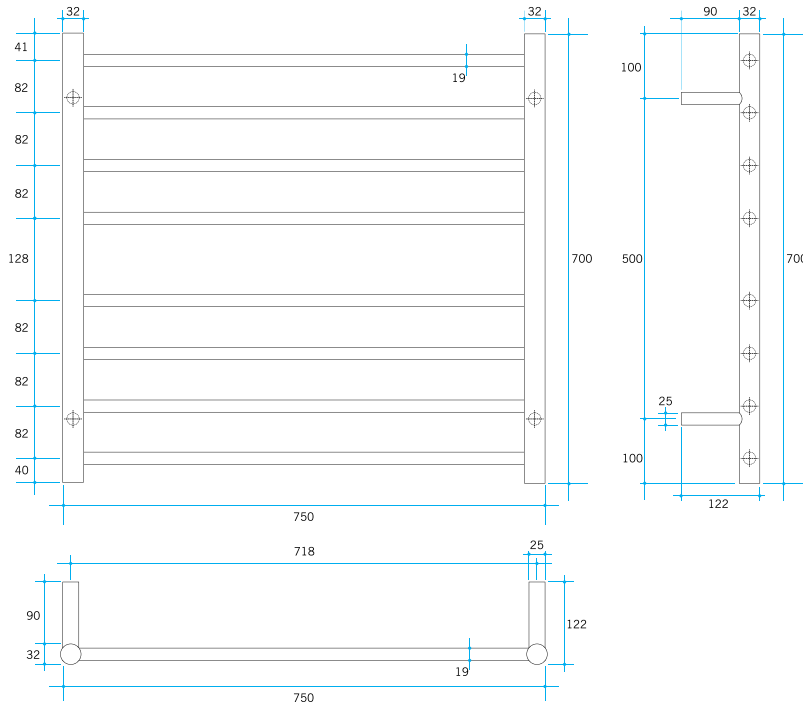

# Thermorail Ladder Towel Rails

Electric Heated Towel Rails for use in bathrooms

Note: All dimensions are in millimetres (mm)

This rail has Multiflex wiring which means that there is a connection point on both the left and right hand side of the rail and the lead can be connected to either side. Being a dry element rail, this can be mounted either way up meaning the wiring can be from any of the four mounting points.

Stock Code	Finish	Size (mm)	Output (W)	No. of Bars
------------	--------	-----------	------------	-------------

SRB33M

Brushed Stainless Steel

W750 x H700 x D122

104 Watts

8

**Please note:** Specifications are for information purposes only. Whilst every effort has been made to ensure the product specifications are accurate, due to continuing product development and improvement the specifications are subject to change. Specifications can be used to rough in and fit timber supports in the wall however we recommend no holes are drilled without having the product on site or verifying the details with the manufacturer. Thermogroup cannot be held liable or responsible for errors due to updated specifications