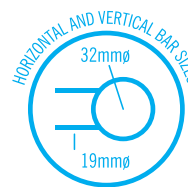

# Thermorail Ladder Towel Rails

Electric Heated Towel Rails for use in bathrooms

Note: All dimensions are in millimetres (mm)

This rail has Multiflex wiring which means that there is a connection point on both the left and right hand side of the rail and the lead can be connected to either side. Being a dry element rail, this can be mounted either way up meaning the wiring can be from any of the four mounting points.

Stock Code	Finish	Size (mm)	Output (W)	No. of Bars
------------	--------	-----------	------------	-------------

SRB33M

Brushed Stainless Steel

W750 x H700 x D122

104 Watts

8

**Please note:** Specifications are for information purposes only. Whilst every effort has been made to ensure the product specifications are accurate, due to continuing product development and improvement the specifications are subject to change. Specifications can be used to rough in and fit timber supports in the wall however we recommend no holes are drilled without having the product on site or verifying the details with the manufacturer. Thermogroup cannot be held liable or responsible for errors due to updated specifications