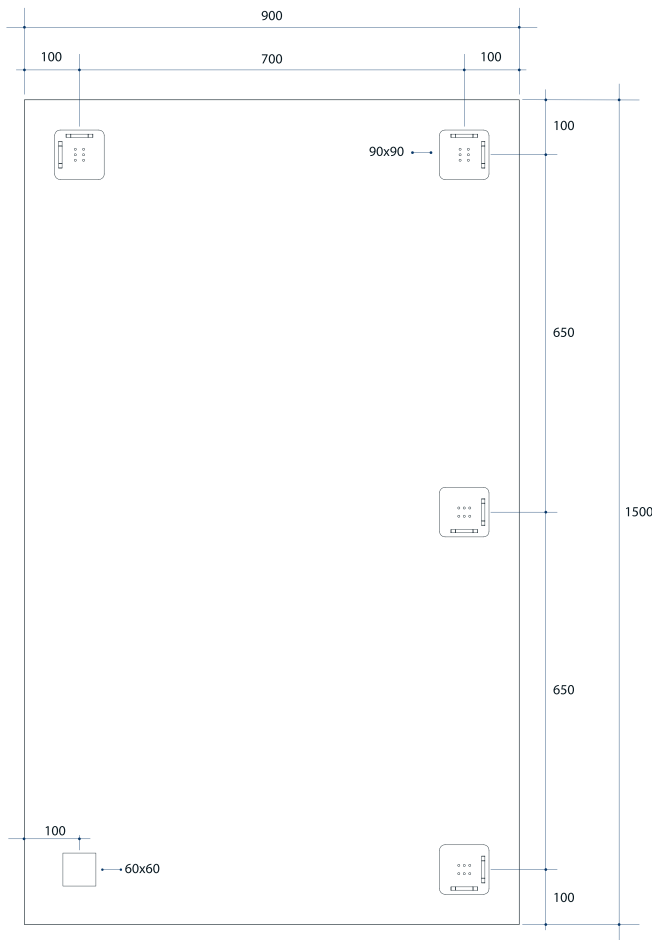

# Sierra Sandblasted Border, Polished Edge Mirror

Note: All dimensions are in millimetres (mm)

Stock Code	Size (mm)	Shape	Edge
SS1590HN	1500 x 900 x 11	Rectangle	Polished Edge Sandblasted Strip

**Please note:** Bracket location may vary +/- 5mm. DO NOT pre-drill holes for mounts before confirming exact locations on your mirror. Measurements and diagrams are to be used as a guide only.

Mirrors will need to be installed in accordance with the Installation Guide. Ablaze does not take responsibility for incorrect installation of these mirrors.