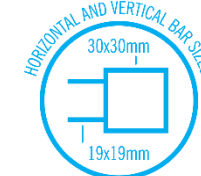

Thermorail Ladder Towel Rails 240V

Electric Heated Towel Rails for use in bathrooms

This rail has Multiflex wiring which means that there is a connection point on both the left and right hand side of the rail and the lead can be connected to either side. Being a dry electric element rail, this can be mounted either way up meaning the wiring can be from any of the four mounting points.

Stock Code	Finish	Size (mm)	Output (W)	No. of Bars
SS19M	Polished Stainless Steel	W450 x H1200 x D120	89 Watts	10

PLEASE NOTE: Specifications are for information purposes only. Whilst every effort has been made to ensure the product specifications are accurate, due to continuing product development and improvement the specifications are subject to change. Specifications can be used to rough in and fit timber supports in the wall however we recommend no holes are drilled without having the product on site or verifying the details with the manufacturer. Thermogroup cannot be held liable or responsible for errors due to updated specifications.