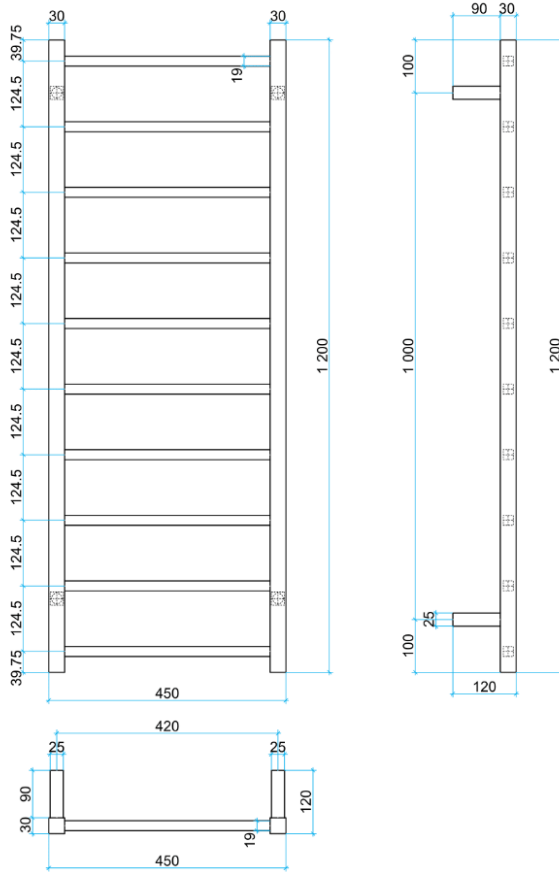

Thermorail Ladder Towel Rails 240V

Electric Heated Towel Rails for use in bathrooms

This rail has Multiflex wiring which means that there is a connection point on both the left and right hand side of the rail and the lead can be connected to either side. Being a dry electric element rail, this can be mounted either way up meaning the wiring can be from any of the four mounting points.

Stock Code	Finish	Size (mm)	Output (W)	No. of Bars
SS19M	Polished Stainless Steel	W450 x H1200 x D120	89 Watts	10

PLEASE NOTE: Specifications are for information purposes only. Whilst every effort has been made to ensure the product specifications are accurate, due to continuing product development and improvement the specifications are subject to change. Specifications can be used to rough in and fit timber supports in the wall however we recommend no holes are drilled without having the product on site or verifying the details with the manufacturer. Thermogroup cannot be held liable or responsible for errors due to updated specifications.