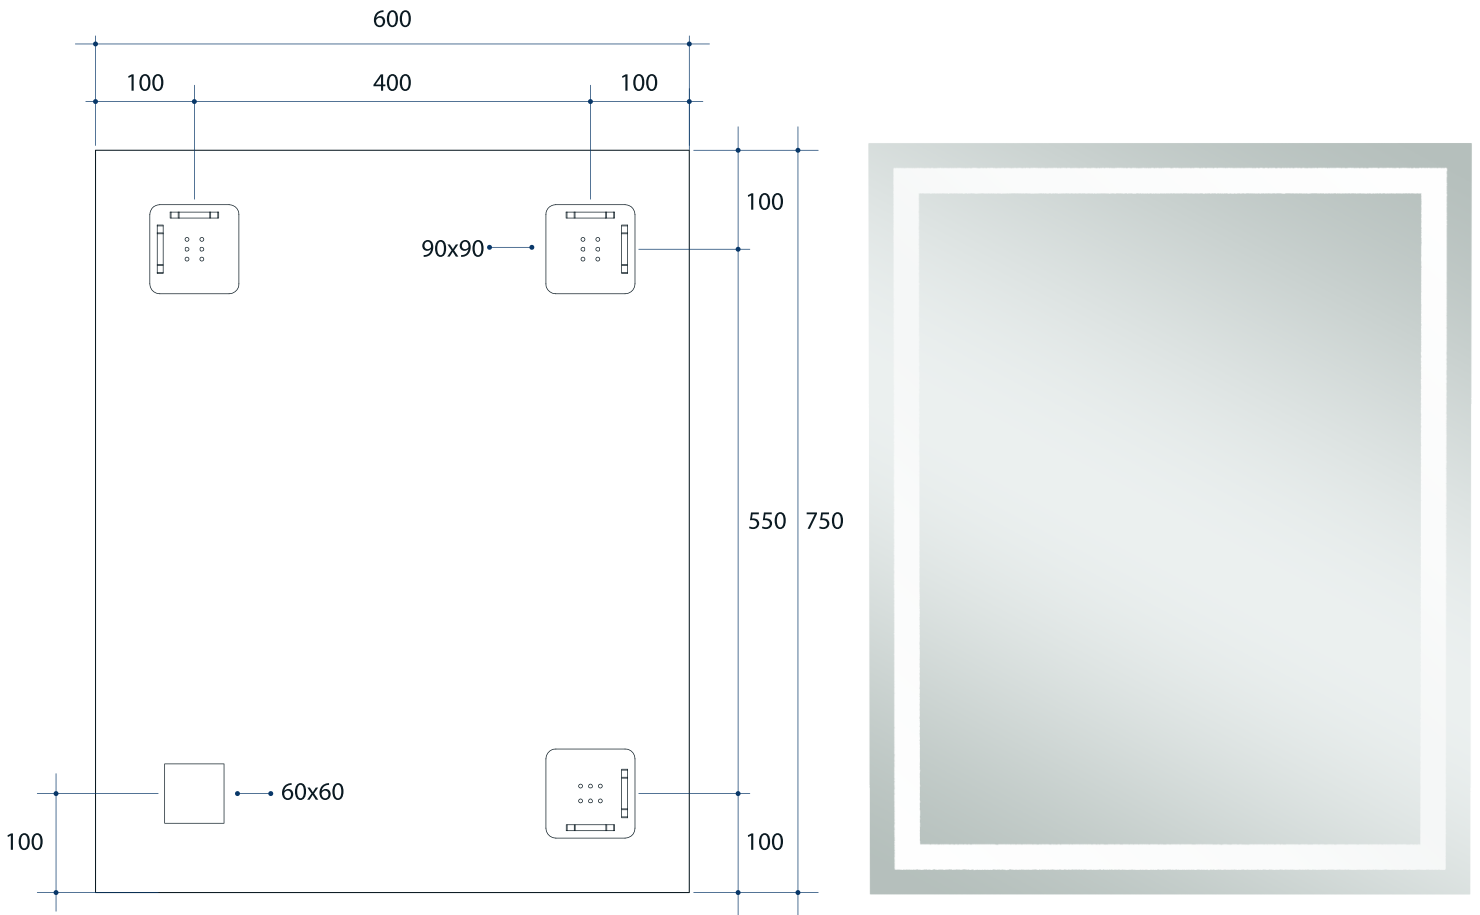

Sierra Sandblasted Border, Polished Edge Mirror

Note: All dimensions are in millimetres (mm)

Stock Code	Size (mm)	Shape	Edge
SS6075HN	600 x 750 x 11	Rectangle	Polished Edge Sandblasted Strip

Please note: Bracket location may vary +/- 5mm. DO NOT pre-drill holes for mounts before confirming exact locations on your mirror. Measurements and diagrams are to be used as a guide only.

Mirrors will need to be installed in accordance with the Installation Guide. Ablaze does not take responsibility for incorrect installation of these mirrors.