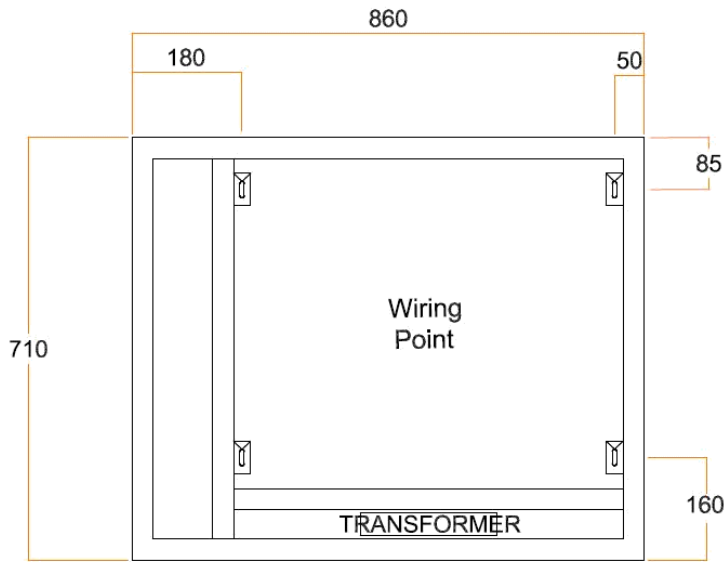

Ablaze Premium Back-lit Mirrors

Stock Code	Light	Size (mm)	Output (W)
SS759C	Cool	W900 x H750 x D43	86 Watts