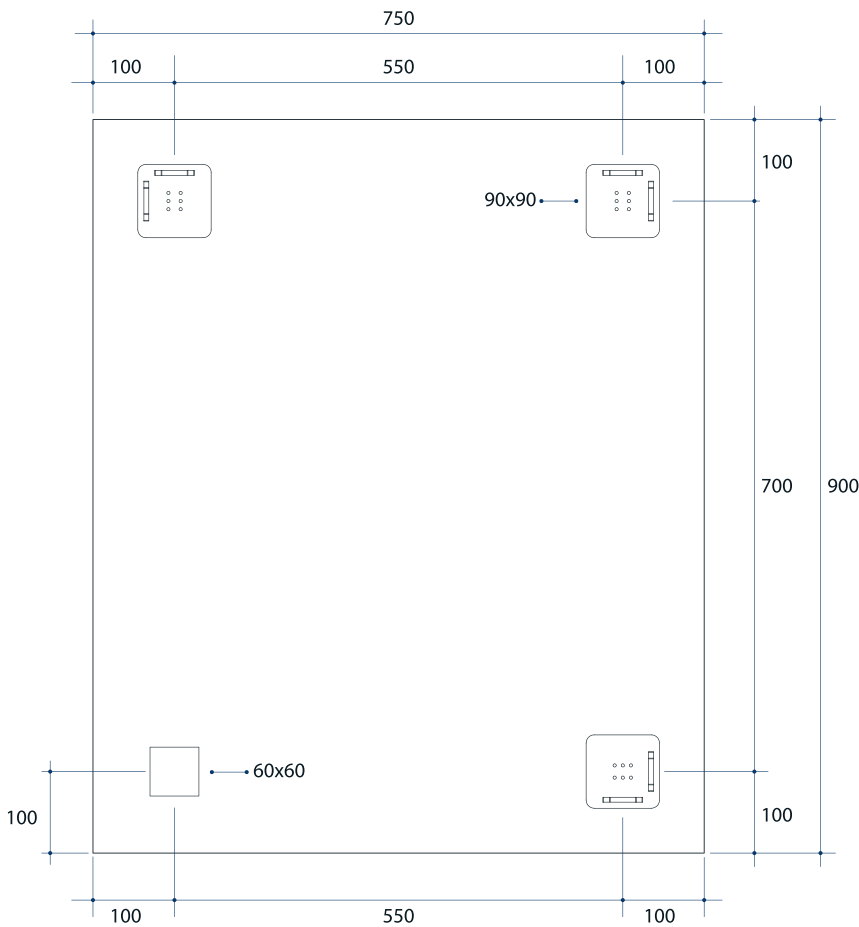

# Sierra Sandblasted Border, Polished Edge Mirror

Note: All dimensions are in millimetres (mm)

Stock Code	Size (mm)	Shape	Edge
------------	-----------	-------	------

SS9075HN

900 x 750 x 11

Rectangle

Polished Edge Sandblasted Strip

**Please note:** Bracket location may vary +/- 5mm. DO NOT pre-drill holes for mounts before confirming exact locations on your mirror. Measurements and diagrams are to be used as a guide only.

Mirrors will need to be installed in accordance with the Installation Guide. Ablaze does not take responsibility for incorrect installation of these mirrors.