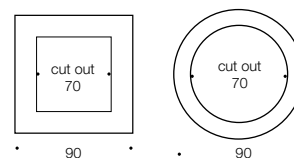

Stow

Stair Light

Specifications

Type	Stair Light
Light Source	LED
Lumen	200
Colour Temp	3000k/5000k
Wattage	3w
Dimmable	No
CRI	>80
Power Factor	>0.9
Beam Angle	140
Warranty	3 years*

Colours

Nickel/white/silver

Codes

Stow RD-NK. 830	Stow RD NK. 850
Stow RD-WH. 830	Stow RD-WH. 850
Stow SQ-SL. 830	Stow SQ-SL. 850
Stow SQ-WH. 830	Stow SQ-WH. 850

Measurements

Product Approvals