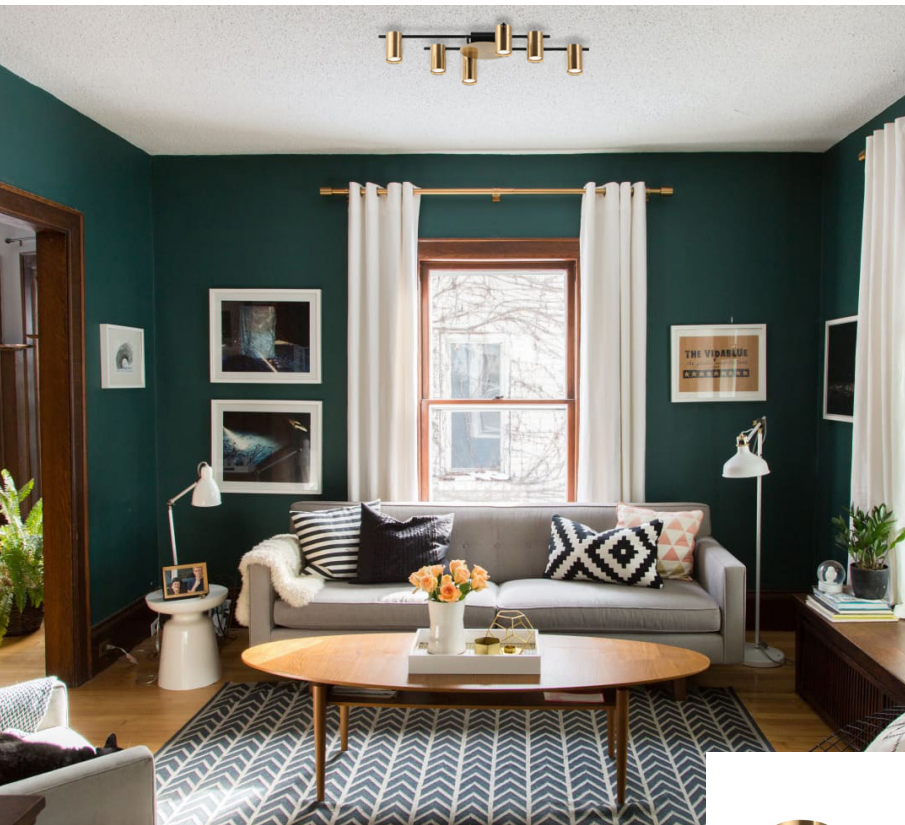

## INTERIOR SPOT CEILING LIGHTS

with Adjustable Antique Brass Heads and Brass Round Base

TACHE1

TACHE2

TACHE3