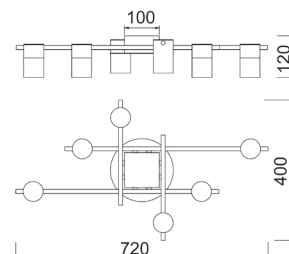

Part No.	Description	Dimensions (mm)	Base (mm)	Canopy (mm)	Weight (kg)	Box (cm)	Carton Qty
TACHE1	SPOT GU10 X 3 Interior Ceiling Light Adj Ant/Brs Head w/Brs Rnd Base + RND BLK Canopy	Ø510xH120	Ø160	Ø90x45	1.6	47x42x14	1/1
TACHE2	SPOT GU10 X 4 Interior Ceiling Light Adj Ant/Brs Head w/Brs Rnd Base + SQ BLK Canopy	520x520xH120	Ø160	90x90x45	1.6	43x42x14	1/1
TACHE3	SPOT GU10 X 6 Interior Ceiling Light Adj Ant/Brs Head w/Brs Rnd Base + SQ BLK Canopy	720x400xH120	Ø180	100x100x50	3.5	66x42x14	1/1

## INTERIOR SPOT CEILING LIGHTS

with Adjustable Black & Antique Brass Heads and Brass Round Base

TACHE4

TACHE5

TACHE6

### PRODUCT FEATURES:

- Input voltage: 220-240V
- Material: aluminium
- Lamp holder: GU10 (Max.35W globe)
- Globe not included
- For indoor use only
- Warranty: 1 year replacement

**Warning: Adjustable Head but Maximum 15° either way. Adjusting more than the suggested angle will cause damage to the fitting.**

Part No.	Description	Dimensions (mm)	Base	Canopy (mm)	Weight (kg)	Box (cm)	Carton Qty
TACHE4	SPOT GU10 X 3 Interior Ceiling Light Adj Blk & Ant/ Brs Head w/Brs Rnd Base + RND BLK Canopy	Ø510xH120	Ø160	Ø90x45	1.6	47x42x14	1/1
TACHE5	SPOT GU10 X 4 Interior Ceiling Light Adj Blk & Ant/ Brs Head w/Brs Rnd Base + SQ BLK Canopy	520x520xH120	Ø160	90x90x45	1.6	43x42x14	1/1
TACHE6	SPOT GU10 X 6 Interior Ceiling Light Adj Blk & Ant/ Brs Head w/Brs Rnd Base + SQ BLK Canopy	720x400xH120	Ø180	100x100x50	3.5	66x42x14	1/1