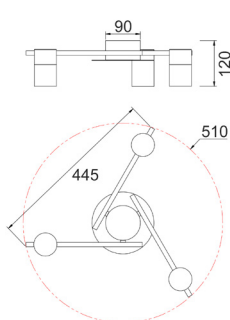

## INTERIOR SPOT CEILING LIGHTS

with Adjustable Antique Brass Heads and Brass Round Base

TACHE1

TACHE2

TACHE3

### PRODUCT FEATURES:

- Input voltage: 220-240V
- Material: aluminium
- Lamp holder: GU10 (Max.35W globe)
- Globe not included
- For indoor use only
- Warranty: 1 year replacement

**Warning: Adjustable Head but Maximum 15° either way. Adjusting more than the suggested angle will cause damage to the fitting.**

Part No.	Description	Dimensions (mm)	Base (mm)	Canopy (mm)	Weight (kg)	Box (cm)	Carton Qty
TACHE1	SPOT GU10 X 3 Interior Ceiling Light Adj Ant/Brs Head w/Brs Rnd Base + RND BLK Canopy	Ø510xH120	Ø160	Ø90x45	1.6	47x42x14	1/1
TACHE2	SPOT GU10 X 4 Interior Ceiling Light Adj Ant/Brs Head w/Brs Rnd Base + SQ BLK Canopy	520x520xH120	Ø160	90x90x45	1.6	43x42x14	1/1
TACHE3	SPOT GU10 X 6 Interior Ceiling Light Adj Ant/Brs Head w/Brs Rnd Base + SQ BLK Canopy	720x400xH120	Ø180	100x100x50	3.5	66x42x14	1/1

Part No.	Description	Dimensions (mm)	Base	Canopy (mm)	Weight (kg)	Box (cm)	Carton Qty
TACHE4	SPOT GU10 X 3 Interior Ceiling Light Adj Blk & Ant/ Brs Head w/Brs Rnd Base + RND BLK Canopy	Ø510xH120	Ø160	Ø90x45	1.6	47x42x14	1/1
TACHE5	SPOT GU10 X 4 Interior Ceiling Light Adj Blk & Ant/ Brs Head w/Brs Rnd Base + SQ BLK Canopy	520x520xH120	Ø160	90x90x45	1.6	43x42x14	1/1
TACHE6	SPOT GU10 X 6 Interior Ceiling Light Adj Blk & Ant/ Brs Head w/Brs Rnd Base + SQ BLK Canopy	720x400xH120	Ø180	100x100x50	3.5	66x42x14	1/1