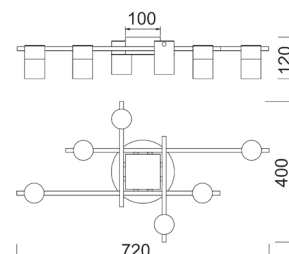

## INTERIOR SPOT CEILING LIGHTS

with Adjustable Antique Brass Heads and Brass Round Base

TACHE1

TACHE2

TACHE3

### PRODUCT FEATURES:

- Input voltage: 220-240V
- Material: aluminium
- Lamp holder: GU10 (Max.35W globe)
- Globe not included
- For indoor use only
- Warranty: 1 year replacement

**Warning: Adjustable Head but Maximum 15° either way. Adjusting more than the suggested angle will cause damage to the fitting.**

Part No.	Description	Dimensions (mm)	Base (mm)	Canopy (mm)	Weight (kg)	Box (cm)	Carton Qty
TACHE1	SPOT GU10 X 3 Interior Ceiling Light Adj Ant/Brs Head w/Brs Rnd Base + RND BLK Canopy	Ø510xH120	Ø160	Ø90x45	1.6	47x42x14	1/1
TACHE2	SPOT GU10 X 4 Interior Ceiling Light Adj Ant/Brs Head w/Brs Rnd Base + SQ BLK Canopy	520x520xH120	Ø160	90x90x45	1.6	43x42x14	1/1
TACHE3	SPOT GU10 X 6 Interior Ceiling Light Adj Ant/Brs Head w/Brs Rnd Base + SQ BLK Canopy	720x400xH120	Ø180	100x100x50	3.5	66x42x14	1/1