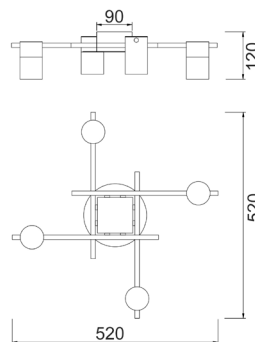

### PRODUCT FEATURES:

- Input voltage: 220-240V
- Material: aluminium
- Lamp holder: GU10 (Max.35W globe)
- Globe not included
- For indoor use only
- Warranty: 1 year replacement

**Warning: Adjustable Head but Maximum 15° either way. Adjusting more than the suggested angle will cause damage to the fitting.**

Part No.	Description	Dimensions (mm)	Base (mm)	Canopy (mm)	Weight (kg)	Box (cm)	Carton Qty
TACHE1	SPOT GU10 X 3 Interior Ceiling Light Adj Ant/Brs Head w/Brs Rnd Base + RND BLK Canopy	Ø510xH120	Ø160	Ø90x45	1.6	47x42x14	1/1
TACHE2	SPOT GU10 X 4 Interior Ceiling Light Adj Ant/Brs Head w/Brs Rnd Base + SQ BLK Canopy	520x520xH120	Ø160	90x90x45	1.6	43x42x14	1/1
TACHE3	SPOT GU10 X 6 Interior Ceiling Light Adj Ant/Brs Head w/Brs Rnd Base + SQ BLK Canopy	720x400xH120	Ø180	100x100x50	3.5	66x42x14	1/1

Part No.	Description	Dimensions (mm)	Base	Canopy (mm)	Weight (kg)	Box (cm)	Carton Qty
TACHE4	SPOT GU10 X 3 Interior Ceiling Light Adj Blk & Ant/ Brs Head w/Brs Rnd Base + RND BLK Canopy	Ø510xH120	Ø160	Ø90x45	1.6	47x42x14	1/1
TACHE5	SPOT GU10 X 4 Interior Ceiling Light Adj Blk & Ant/ Brs Head w/Brs Rnd Base + SQ BLK Canopy	520x520xH120	Ø160	90x90x45	1.6	43x42x14	1/1
TACHE6	SPOT GU10 X 6 Interior Ceiling Light Adj Blk & Ant/ Brs Head w/Brs Rnd Base + SQ BLK Canopy	720x400xH120	Ø180	100x100x50	3.5	66x42x14	1/1