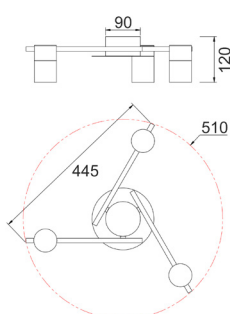

Part No.	Description	Dimensions (mm)	Base (mm)	Canopy (mm)	Weight (kg)	Box (cm)	Carton Qty
TACHE1	SPOT GU10 X 3 Interior Ceiling Light Adj Ant/Brs Head w/Brs Rnd Base + RND BLK Canopy	Ø510xH120	Ø160	Ø90x45	1.6	47x42x14	1/1
TACHE2	SPOT GU10 X 4 Interior Ceiling Light Adj Ant/Brs Head w/Brs Rnd Base + SQ BLK Canopy	520x520xH120	Ø160	90x90x45	1.6	43x42x14	1/1
TACHE3	SPOT GU10 X 6 Interior Ceiling Light Adj Ant/Brs Head w/Brs Rnd Base + SQ BLK Canopy	720x400xH120	Ø180	100x100x50	3.5	66x42x14	1/1

## INTERIOR SPOT CEILING LIGHTS

with Adjustable Black & Antique Brass Heads and Brass Round Base

TACHE4

TACHE5

TACHE6

### PRODUCT FEATURES:

- Input voltage: 220-240V
- Material: aluminium
- Lamp holder: GU10 (Max.35W globe)
- Globe not included
- For indoor use only
- Warranty: 1 year replacement

**Warning: Adjustable Head but Maximum 15° either way. Adjusting more than the suggested angle will cause damage to the fitting.**

Part No.	Description	Dimensions (mm)	Base	Canopy (mm)	Weight (kg)	Box (cm)	Carton Qty
TACHE4	SPOT GU10 X 3 Interior Ceiling Light Adj Blk & Ant/ Brs Head w/Brs Rnd Base + RND BLK Canopy	Ø510xH120	Ø160	Ø90x45	1.6	47x42x14	1/1
TACHE5	SPOT GU10 X 4 Interior Ceiling Light Adj Blk & Ant/ Brs Head w/Brs Rnd Base + SQ BLK Canopy	520x520xH120	Ø160	90x90x45	1.6	43x42x14	1/1
TACHE6	SPOT GU10 X 6 Interior Ceiling Light Adj Blk & Ant/ Brs Head w/Brs Rnd Base + SQ BLK Canopy	720x400xH120	Ø180	100x100x50	3.5	66x42x14	1/1