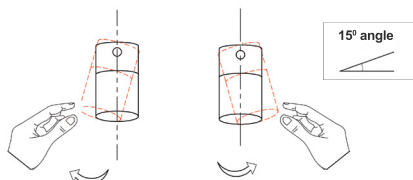

Part No.	Description	Dimensions (mm)	Base	Canopy (mm)	Weight (kg)	Box (cm)	Carton Qty
TACHE4	SPOT GU10 X 3 Interior Ceiling Light Adj Blk & Ant/ Brs Head w/Brs Rnd Base + RND BLK Canopy	Ø510xH120	Ø160	Ø90x45	1.6	47x42x14	1/1
TACHE5	SPOT GU10 X 4 Interior Ceiling Light Adj Blk & Ant/ Brs Head w/Brs Rnd Base + SQ BLK Canopy	520x520xH120	Ø160	90x90x45	1.6	43x42x14	1/1
TACHE6	SPOT GU10 X 6 Interior Ceiling Light Adj Blk & Ant/ Brs Head w/Brs Rnd Base + SQ BLK Canopy	720x400xH120	Ø180	100x100x50	3.5	66x42x14	1/1