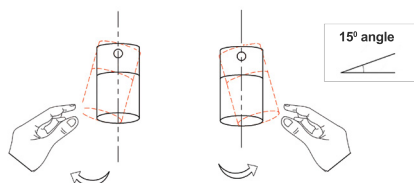

## INTERIOR SPOT CEILING LIGHTS

with Adjustable Antique Brass Heads and Brass Round Base

TACHE1

TACHE2

TACHE3

### PRODUCT FEATURES:

- Input voltage: 220-240V
- Material: aluminium
- Lamp holder: GU10 (Max.35W globe)
- Globe not included
- For indoor use only
- Warranty: 1 year replacement

**Warning: Adjustable Head but Maximum 15° either way. Adjusting more than the suggested angle will cause damage to the fitting.**

Part No.	Description	Dimensions (mm)	Base (mm)	Canopy (mm)	Weight (kg)	Box (cm)	Carton Qty
TACHE1	SPOT GU10 X 3 Interior Ceiling Light Adj Ant/Brs Head w/Brs Rnd Base + RND BLK Canopy	Ø510xH120	Ø160	Ø90x45	1.6	47x42x14	1/1
TACHE2	SPOT GU10 X 4 Interior Ceiling Light Adj Ant/Brs Head w/Brs Rnd Base + SQ BLK Canopy	520x520xH120	Ø160	90x90x45	1.6	43x42x14	1/1
TACHE3	SPOT GU10 X 6 Interior Ceiling Light Adj Ant/Brs Head w/Brs Rnd Base + SQ BLK Canopy	720x400xH120	Ø180	100x100x50	3.5	66x42x14	1/1