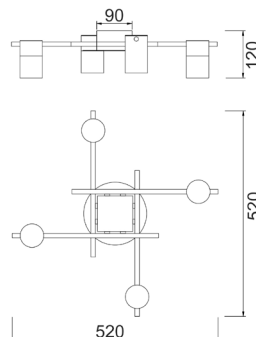

Part No.	Description	Dimensions (mm)	Base (mm)	Canopy (mm)	Weight (kg)	Box (cm)	Carton Qty
TACHE1	SPOT GU10 X 3 Interior Ceiling Light Adj Ant/Brs Head w/Brs Rnd Base + RND BLK Canopy	Ø510xH120	Ø160	Ø90x45	1.6	47x42x14	1/1
TACHE2	SPOT GU10 X 4 Interior Ceiling Light Adj Ant/Brs Head w/Brs Rnd Base + SQ BLK Canopy	520x520xH120	Ø160	90x90x45	1.6	43x42x14	1/1
TACHE3	SPOT GU10 X 6 Interior Ceiling Light Adj Ant/Brs Head w/Brs Rnd Base + SQ BLK Canopy	720x400xH120	Ø180	100x100x50	3.5	66x42x14	1/1

## INTERIOR SPOT CEILING LIGHTS

with Adjustable Black & Antique Brass Heads and Brass Round Base

TACHE4

TACHE5

TACHE6

### PRODUCT FEATURES:

- Input voltage: 220-240V
- Material: aluminium
- Lamp holder: GU10 (Max.35W globe)
- Globe not included
- For indoor use only
- Warranty: 1 year replacement

**Warning: Adjustable Head but Maximum 15° either way. Adjusting more than the suggested angle will cause damage to the fitting.**

Part No.	Description	Dimensions (mm)	Base	Canopy (mm)	Weight (kg)	Box (cm)	Carton Qty
TACHE4	SPOT GU10 X 3 Interior Ceiling Light Adj Blk & Ant/ Brs Head w/Brs Rnd Base + RND BLK Canopy	Ø510xH120	Ø160	Ø90x45	1.6	47x42x14	1/1
TACHE5	SPOT GU10 X 4 Interior Ceiling Light Adj Blk & Ant/ Brs Head w/Brs Rnd Base + SQ BLK Canopy	520x520xH120	Ø160	90x90x45	1.6	43x42x14	1/1
TACHE6	SPOT GU10 X 6 Interior Ceiling Light Adj Blk & Ant/ Brs Head w/Brs Rnd Base + SQ BLK Canopy	720x400xH120	Ø180	100x100x50	3.5	66x42x14	1/1