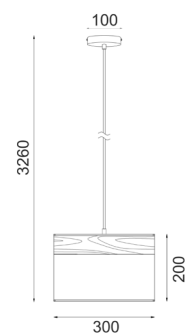

TAMBURA SERIES E27 MODERN PENDANT LIGHTS

PRODUCT FEATURES

- Input Voltage: 220-240V AC
- Material: cloth shade with wood veneer trim
- Max.72W halogen globe
- E27 lampholder
- Globe not included
- For indoor use only
- Warranty: 1 year replacement warranty

TAMBURA01

TAMBURA02

TAMBURA05

TAMBURA06

TAMBURA03

TAMBURA04

Part No.	Description	Length (mm)	Diam (mm)	Cable (mm)	Canopy (mm)	Box Weight (kg)	Box Size (cm)	Carton QTY
TAMBURA01	PENDANT ES SML OBLONG (WH Cloth Shade + Wood Trim)	250	Ø150	3000	Ø100x25	0.5	18 x 18 x 34	1/10
TAMBURA02	PENDANT ES SML OBLONG (BLK Cloth Shade + Wood Trim)	250	Ø150	3000	Ø100x25	0.5	18 x 18 x 34	1/10
TAMBURA03	PENDANT ES MED Round (WH Cloth Shade + Wood Trim)	200	Ø300	3000	Ø100x25	1.0	38 x 38 x 27	1/1
TAMBURA04	PENDANT ES MED RND (BLK Cloth Shade + Wood Trim)	200	Ø300	3000	Ø100x25	1.0	38 x 38 x 27	1/1
TAMBURA05	PENDANT ES LGR RND (WH Cloth Shade + Wood Trim)	250	Ø400	3000	Ø100x25	1.9	48 x 48 x 32	1/1
TAMBURA06	PENDANT ES LGR RND (BLK Cloth Shade + Wood Trim)	250	Ø400	3000	Ø100x25	1.9	48 x 48 x 32	1/1