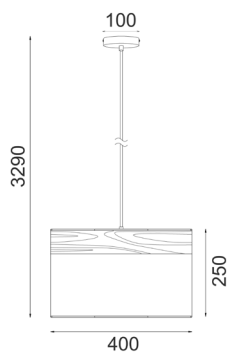

TAMBURA SERIES E27 MODERN PENDANT LIGHTS

PRODUCT FEATURES

- Input Voltage: 220-240V AC
- Material: cloth shade with wood veneer trim
- Max.72W halogen globe
- E27 lampholder
- Globe not included
- For indoor use only
- Warranty: 1 year replacement warranty

TAMBURA01

TAMBURA02

TAMBURA05

TAMBURA06

TAMBURA03

TAMBURA04

Part No.	Description	Length (mm)	Diam (mm)	Cable (mm)	Canopy (mm)	Box Weight (kg)	Box Size (cm)	Carton QTY
TAMBURA01	PENDANT ES SML OBLONG (WH Cloth Shade + Wood Trim)	250	Ø150	3000	Ø100x25	0.5	18 x 18 x 34	1/10
TAMBURA02	PENDANT ES SML OBLONG (BLK Cloth Shade + Wood Trim)	250	Ø150	3000	Ø100x25	0.5	18 x 18 x 34	1/10
TAMBURA03	PENDANT ES MED Round (WH Cloth Shade + Wood Trim)	200	Ø300	3000	Ø100x25	1.0	38 x 38 x 27	1/1
TAMBURA04	PENDANT ES MED RND (BLK Cloth Shade + Wood Trim)	200	Ø300	3000	Ø100x25	1.0	38 x 38 x 27	1/1
TAMBURA05	PENDANT ES LGR RND (WH Cloth Shade + Wood Trim)	250	Ø400	3000	Ø100x25	1.9	48 x 48 x 32	1/1
TAMBURA06	PENDANT ES LGR RND (BLK Cloth Shade + Wood Trim)	250	Ø400	3000	Ø100x25	1.9	48 x 48 x 32	1/1