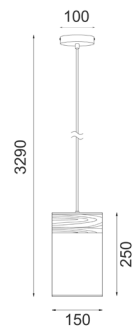

TAMBURA SERIES E27 MODERN PENDANT LIGHTS

PRODUCT FEATURES

- Input Voltage: 220-240V AC
- Material: cloth shade with wood veneer trim
- Max.72W halogen globe
- E27 lampholder
- Globe not included
- For indoor use only
- Warranty: 1 year replacement warranty

TAMBURA01

TAMBURA02

TAMBURA05

TAMBURA06

TAMBURA03

TAMBURA04

Part No.	Description	Length (mm)	Diam (mm)	Cable (mm)	Canopy (mm)	Box Weight (kg)	Box Size (cm)	Carton QTY
TAMBURA01	PENDANT ES SML OBLONG (WH Cloth Shade + Wood Trim)	250	Ø150	3000	Ø100x25	0.5	18 x 18 x 34	1/10
TAMBURA02	PENDANT ES SML OBLONG (BLK Cloth Shade + Wood Trim)	250	Ø150	3000	Ø100x25	0.5	18 x 18 x 34	1/10
TAMBURA03	PENDANT ES MED Round (WH Cloth Shade + Wood Trim)	200	Ø300	3000	Ø100x25	1.0	38 x 38 x 27	1/1
TAMBURA04	PENDANT ES MED RND (BLK Cloth Shade + Wood Trim)	200	Ø300	3000	Ø100x25	1.0	38 x 38 x 27	1/1
TAMBURA05	PENDANT ES LGR RND (WH Cloth Shade + Wood Trim)	250	Ø400	3000	Ø100x25	1.9	48 x 48 x 32	1/1
TAMBURA06	PENDANT ES LGR RND (BLK Cloth Shade + Wood Trim)	250	Ø400	3000	Ø100x25	1.9	48 x 48 x 32	1/1