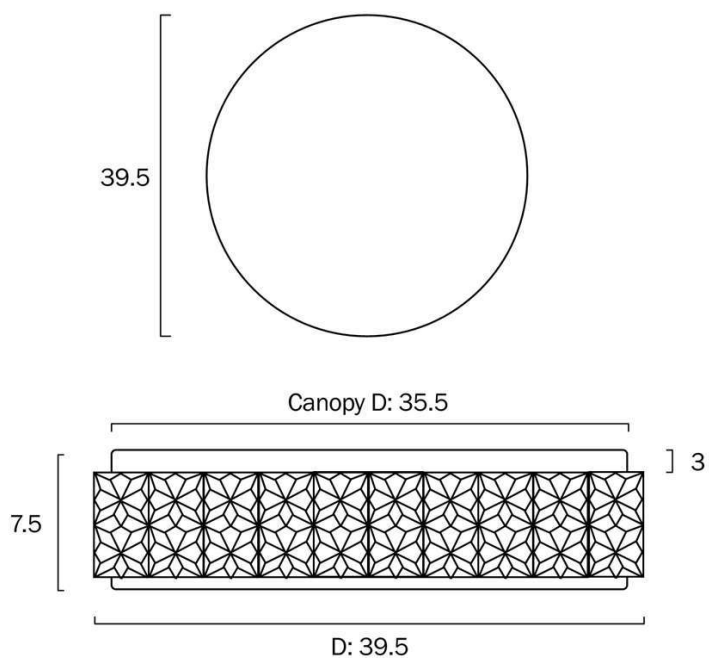

Power Factor	>0.50
Surge Protection	Yes (1.5 Kva)
Beam Angle (degree)	180
Current Output	550
Electrical Protection	CLASS I - HIGH VOLTAGE, EARTH REQUIRED
IP rating	IP20
Lead and Plug	No
Approvals	RCM
Assembly Required	No
Box Contents	Basic mounting screws, Instruction
Installation Required	Yes (by Licensed Electrician only)
Care Instructions	Do not use strong liquid cleaners, Wipe clean with a dry cloth
Warranty	*3 Years

Barcode

GTIN 9329501063415

Image - dimensions

Note: Dimensions are only a guide and may vary due to manufacturing variations.