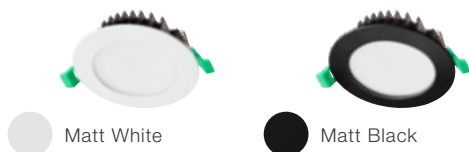

AVAILABLE COLOURS

Model	Colour	Barcode
TLBD34510WD	Matt White	9 312375 505020
TLBD34510MD	Matt Black	9 312375 505037