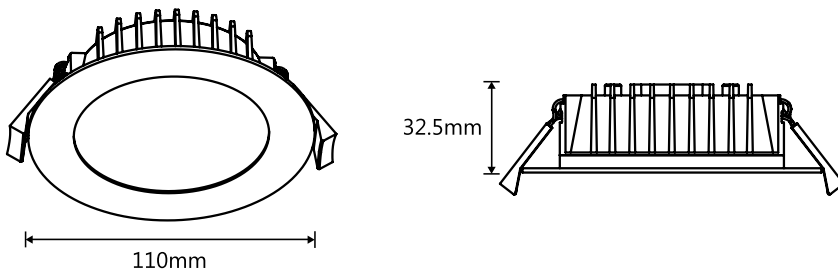

10W TRICOLOUR LED DOWNLIGHT WITH FLUSH DIFFUSER

Model Numbers

TLBD34510WD
TLBD34510MD

Features

- 5 year replacement warranty
- Low glare fixed downlight ideal for residential, apartments and internal application
- Dia 90mm cutout size
- IP44 ingress protection (front only)
- IC-4 or IC-F rated covered and abutted with insulation
- Switchable colour temperature 3000K, 4000K and 5000K
- Supplied with 1m flex and plug for simple installation

DIMENSIONS

10W TRICOLOUR LED DOWNLIGHT WITH FLUSH DIFFUSER

PACKAGING

SPECIFICATIONS

Model Name	Blitz II
Model Number	TLBD34510WD TLBD34510MD
Power Wattage	10W
Voltage	220-240V~50Hz
Materials / Housing	Thermoplastic housing with polycarbonate diffuser
Cutout Size	Dia 90mm
Colour Temperature	3000K, 4000K, 5000K
Lumens Output	900lm/930lm/970lm
IP Rating	IP44 (front only)
Beam Angle	100°
CRI	≥80
Rated Lifetime	50,000 hours @ Ta25°C
Dimmable	Yes
Flex and Plug	Supplied with 1m flex and plug
Sensor	N/A

SHIPPING

Packaging Size	400(H) x 260(W) x 380(L)mm (TLBD34510WD) 400(H) x 260(W) x 380(L)mm (TLBD34510MD)
Carton Quantity	30 pcs
Gross Weight	9.40Kg (TLBD34510WD) 9.40Kg (TLBD34510MD)

AVAILABLE COLOURS

Model	Colour	Barcode
TLBD34510WD	Matt White	9 312375 505020
TLBD34510MD	Matt Black	9 312375 505037