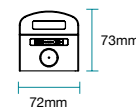

*Microwave Motion Sensor models only.

DIMENSIONS

Side slider

600MM / 1200MM IP20 LED TRICOLOUR BATTEN STANDARD AND MICROWAVE MOTION SENSOR

PACKAGING

SPECIFICATIONS

Model Name	Diffused Batten
Model Number	TLDB34620 - White TLDB34620S - White + Sensor model TLDB34640 - White TLDB34640S - White + Sensor model
Power Wattage	20W (TLDB34620 & TLDB34620S) 40W (TLDB34640 & TLDB34640S)
Voltage	220-240V 50Hz
Materials / Housing	Aluminium housing
Colour Temperature	3000K / 4000K / 6500K
Lumens Output	2350lm / 2400lm / 2300lm
IP Rating	IP20
Beam Angle	120°
CRI	Ra>80
Rated Lifetime	30,000 hours @ Ta25°C
Sensor	Microwave Motion Sensor*
Detection Range	Up to 10M*

SHIPPING

Packaging Size	75(H) x 75(W) x 635(L)mm (TLDB34620) 75(H) x 75(W) x 635(L)mm (TLDB34620S) 75(H) x 75(W) x 1235(L)mm (TLDB34640) 75(H) x 75(W) x 1235(L)mm (TLDB34640S)
Carton Quantity	4
Gross Weight	4.5Kg (TLDB34620) 4.5Kg (TLDB34620S) 7.7Kg (TLDB34640) 7.7Kg (TLDB34640S)