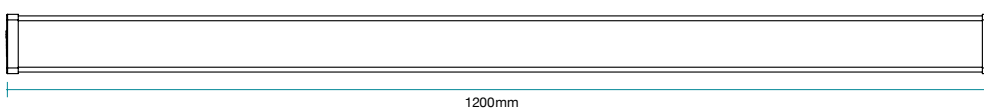

- IP20 low profile designed LED batten
- Ideal for storages, workshops and internal applications
- Aluminium housing with polycarbonate diffuser and end caps
- Centre terminal block and cable entry for easy wiring and installation
- Sliders at both end caps for ease of use
- Switchable colour temperature 3000K, 4000K and 6500K
- Microwave motion sensor with on/off and daylight function*

*Microwave Motion Sensor models only.

DIMENSIONS

Side slider

600MM / 1200MM IP20 LED TRICOLOUR BATTEN STANDARD AND MICROWAVE MOTION SENSOR

PACKAGING

SPECIFICATIONS

Model Name	Diffused Batten
Model Number	TLDB34620 - White TLDB34620S - White + Sensor model TLDB34640 - White TLDB34640S - White + Sensor model
Power Wattage	20W (TLDB34620 & TLDB34620S) 40W (TLDB34640 & TLDB34640S)
Voltage	220-240V 50Hz
Materials / Housing	Aluminium housing
Colour Temperature	3000K / 4000K / 6500K
Lumens Output	2350lm / 2400lm / 2300lm
IP Rating	IP20
Beam Angle	120°
CRI	Ra>80
Rated Lifetime	30,000 hours @ Ta25°C
Sensor	Microwave Motion Sensor*
Detection Range	Up to 10M*