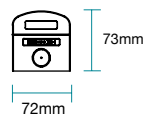

*Microwave Motion Sensor models only.

DIMENSIONS

Side slider

600MM / 1200MM IP20 LED TRICOLOUR BATTEN STANDARD AND MICROWAVE MOTION SENSOR

PACKAGING

SPECIFICATIONS

Model Name	Diffused Batten
Model Number	TLDB34620 - White TLDB34620S - White + Sensor model TLDB34640 - White TLDB34640S - White + Sensor model
Power Wattage	20W (TLDB34620 & TLDB34620S) 40W (TLDB34640 & TLDB34640S)
Voltage	220-240V 50Hz
Materials / Housing	Aluminium housing
Colour Temperature	3000K / 4000K / 6500K
Lumens Output	2350lm / 2400lm / 2300lm
IP Rating	IP20
Beam Angle	120°
CRI	Ra>80
Rated Lifetime	30,000 hours @ Ta25°C
Sensor	Microwave Motion Sensor*
Detection Range	Up to 10M*

SHIPPING

Packaging Size	75(H) x 75(W) x 635(L)mm (TLDB34620) 75(H) x 75(W) x 635(L)mm (TLDB34620S) 75(H) x 75(W) x 1235(L)mm (TLDB34640) 75(H) x 75(W) x 1235(L)mm (TLDB34640S)
Carton Quantity	4
Gross Weight	4.5Kg (TLDB34620) 4.5Kg (TLDB34620S) 7.7Kg (TLDB34640) 7.7Kg (TLDB34640S)