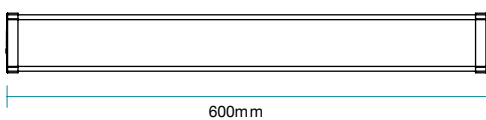

600MM / 1200MM IP20 LED TRICOLOUR BATTEN STANDARD AND MICROWAVE MOTION SENSOR

Model Numbers

TLDB34620 - White
 TLDB34620S - White + Sensor model
 TLDB34640 - White
 TLDB34640S - White + Sensor model

Features

- IP20 low profile designed LED batten
- Ideal for storages, workshops and internal applications
- Aluminium housing with polycarbonate diffuser and end caps
- Centre terminal block and cable entry for easy wiring and installation
- Sliders at both end caps for ease of use
- Switchable colour temperature 3000K, 4000K and 6500K
- Microwave motion sensor with on/off and daylight function*

*Microwave Motion Sensor models only.

DIMENSIONS

Side slider

600MM / 1200MM IP20 LED TRICOLOUR BATTEN STANDARD AND MICROWAVE MOTION SENSOR

PACKAGING

SPECIFICATIONS

Model Name	Diffused Batten
Model Number	TLDB34620 - White TLDB34620S - White + Sensor model TLDB34640 - White TLDB34640S - White + Sensor model
Power Wattage	20W (TLDB34620 & TLDB34620S) 40W (TLDB34640 & TLDB34640S)
Voltage	220-240V 50Hz
Materials / Housing	Aluminium housing
Colour Temperature	3000K / 4000K / 6500K
Lumens Output	2350lm / 2400lm / 2300lm
IP Rating	IP20
Beam Angle	120°
CRI	Ra>80
Rated Lifetime	30,000 hours @ Ta25°C
Sensor	Microwave Motion Sensor*
Detection Range	Up to 10M*