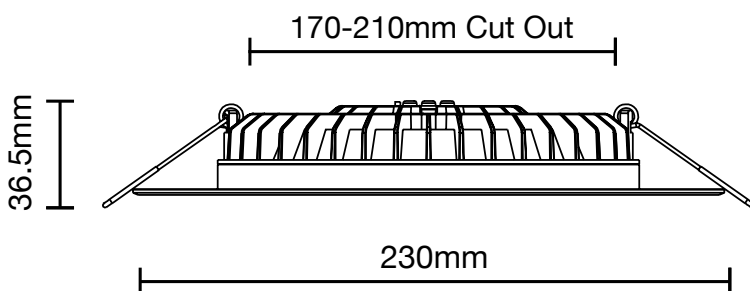

20W/30W TRICOLOUR LED DUAL POWER DOWNLIGHT WITH FLUSH DIFFUSER

Model Numbers

TLDD34523WD

Features

- 5 year replacement warranty
- Low glare fixed downlight ideal for residential, apartments and internal application
- Dia 170-210mm cutout size
- IP44 ingress protection (front only)
- IC-4 or IC-F rated covered and abutted with insulation
- Dual wattage 20W/30W
- Switchable colour temperature 3000K, 4000K and 5000K
- Supplied with 1m flex and plug for simple installation

DIMENSIONS

Aust/NZ Approval No.
SAA-192480

20W/30W TRICOLOUR LED DUAL POWER DOWNLIGHT WITH FLUSH DIFFUSER

PACKAGING

SPECIFICATIONS

Model Name	Discus
Model Number	TLDD34523WD
Power Wattage	20W/30W
Voltage	200-240V 50Hz
Materials / Housing	Die cast aluminium housing with polycarbonate diffuser
Cutout Size	Dia 170-210mm
Colour Temperature	3000K / 4000K / 5000K
Lumens Output	2250lm / 2550lm / 2550lm (20W) 3000lm / 3400lm / 3350lm (30W)
IP Rating	IP44 (front only)
Beam Angle	100°
CRI	Ra>80
Rated Lifetime	50,000 hrs @ Ta25°
Dimmable	Yes
Flex and Plug	Supplied with 1m flex and plug
Sensor	N/A

SHIPPING

Packaging Size	265(H) x 260(W) x 480(L)mm
Carton Quantity	10 pcs
Gross Weight	9.10kg

AVAILABLE COLOURS

 Matt White

Model	Colour	Barcode
TLDD34523WD	Matt White	 9 312375 506218