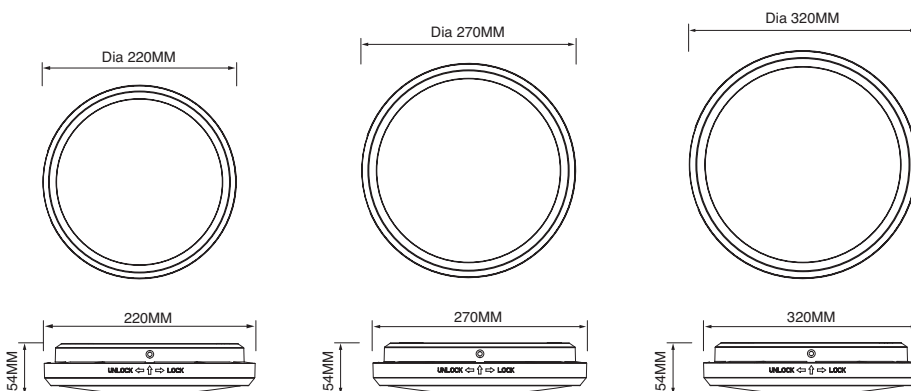

## 220MM, 270MM & 320MM TRICOLOUR DIMMABLE IP54 LED CEILING OYSTERS TLEO34515WD/TLEO34518WD/TLEO34528WD

Applications: Ideal for any residential or commercial interior space.

- Switchable between 3000K, 4000K & 5000K
- Vandal proof cover
- Surface or wall mountable LED light
- IP54 weatherproof resistant
- Provides a uniform light-output using SMD LED technology
- Polycarbonate diffuser

Tricolour

Dimmable

CRI

Beam Angle

IP Rating

Energy Efficient

Light Output  
15W

Light Output  
18W

### DIMENSIONS