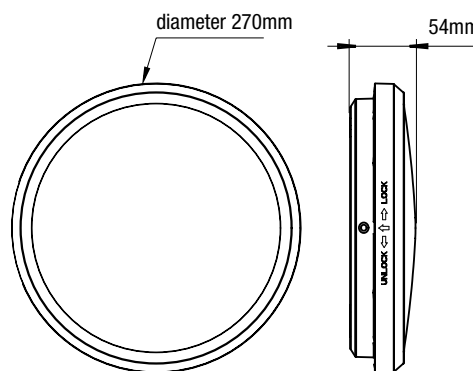

Replacement
Warranty*

18W 270MM TRICOLOUR LED CEILING OYSTER LIGHT

TLEO34518WD

**IP54
WEATHERPROOF
RESISTANT**

The Eclipse II surface mounted LED ceiling light has been superbly designed to the highest of standards, making it ideal for commercial or residential use. This light features a 18W Tricolour SMD LED light that is encased with a toughened opal acrylic diffuser, providing excellent light distribution.

INCLUDES

Lamp cover, main body, mount screws, & sealing ring

DIMENSIONS

Aust/NZ Approval No.
SAA192464

TLEO34518WD

18W 270MM TRICOLOUR LED CEILING OYSTER LIGHT

FEATURES

- Surface mounted LED ceiling light
- Ideal for commercial or residential use
- Vandal resistant with secure lockable lens cover
- Select either 3000k, 4000k, or 5000k light colour temperature setting
- Toughened opal acrylic diffuser
- IP54 weather resistant
- Dimmable to 10% with a trailing edge dimmer

SPECIFICATIONS

Model name	Eclipse II
Model number	TLEO34518WD
Power (wattage)	18W
Voltage	220v – 240v
Current (mA)	80mA
Switchable Tricolour lumens	3000k-1440lm 4000k-1600lm 5000k-1500lm
Colour temperature	3000k / 4000k / 5000k
LED light beam angle	110°
Dimmable	To 10% with a trailing edge dimmer
Product size (mm)	Dia 270mm x 54mm
Material	Toughened opal acrylic diffuser
LED type	SMD LED
CRI	≥80
Approximate lamp life	25000hrs
Weather resistance rating	IP54

SHIPPING

Packaging size	278 x 278 x 64mm
Gross weight	8.5kg
Carton qty	8

AVAILABLE IN WHITE

White

Model	Colour	Barcode
TLEO34518WD	White	 9312375506195