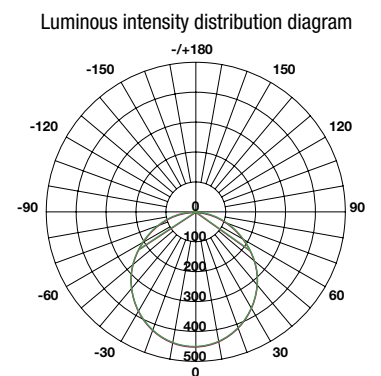

DIMENSIONS

Aust/NZ Approval No.
SAA192464