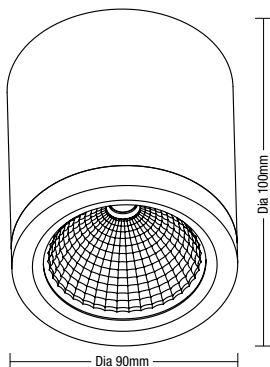

DIMENSIONS