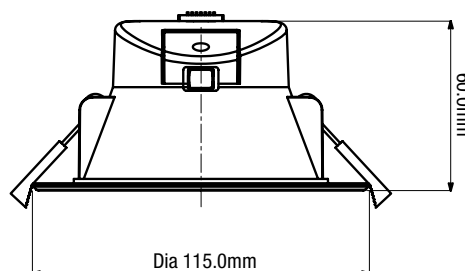

Tricolour

Light Output

Dimmable

IP
44
Rating

LED Lifetime

IC-Rated

IC-Rated

Cutout Size

DIMENSIONS

9W DIMMABLE TRICOLOUR LED RECESSED DOWNLIGHT KIT

FEATURES

- 5 year replacement warranty
- Tricolour switchable between warm white (3000K), neutral white (4000K) and cool white (5000K)
- Suitable for new or retro-fit installations with a standard 90mm hole cut out size
- Dimmable integrated LED driver, compatible with Martec trailing edge dimmers MTD350VAR and MTD350VAP
- Rated for IC-4 and IC-F abutted and covered usage to allow for covering with thermal insulation
- SAA approved with integrated driver
- *35,000hrs @25°C ambient (when covered with thermal insulation)

SPECIFICATIONS

Model name	Niko
Model number	TLND3459WD
Power wattage	9W
Input voltage	220-240V~50Hz
Housing	Plastic with PC diffuser
CRI	≥80
Beam angle	100°
Tricolour	3000K, 4000K, 5000K
Lumens	780lm/880lm/820lm
Hole out size	Dia 90mm

SHIPPING

Packaging size	L495mm x W375mm x H325mm
Carton quantity	48 pcs
Gross weight	11.50kg

AVAILABLE COLOURS

 Matt White

Model	Colour	Barcode
 TLND3459WD	Matt White	 9 312375 507703