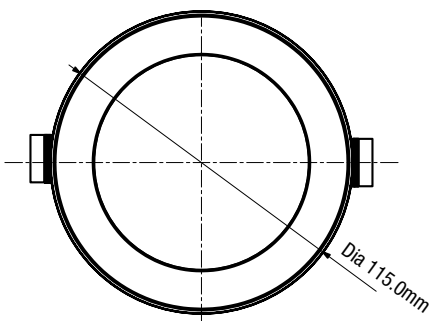

Tricolour

Light Output

Dimmable

IP
44
Rating

LED Lifetime

IC-Rated

IC-Rated

Cutout Size

DIMENSIONS

9W DIMMABLE TRICOLOUR LED RECESSED DOWNLIGHT KIT

FEATURES

- 5 year replacement warranty
- Tricolour switchable between warm white (3000K), neutral white (4000K) and cool white (5000K)
- Suitable for new or retro-fit installations with a standard 90mm hole cut out size
- Dimmable integrated LED driver, compatible with Martec trailing edge dimmers MTD350VAR and MTD350VAP
- Rated for IC-4 and IC-F abutted and covered usage to allow for covering with thermal insulation
- SAA approved with integrated driver
- *35,000hrs @25°C ambient (when covered with thermal insulation)

SPECIFICATIONS

Model name	Niko
Model number	TLND3459WD
Power wattage	9W
Input voltage	220-240V~50Hz
Housing	Plastic with PC diffuser
CRI	≥80
Beam angle	100°
Tricolour	3000K, 4000K, 5000K
Lumens	780lm/880lm/820lm
Hole out size	Dia 90mm

SHIPPING

Packaging size	L495mm x W375mm x H325mm
Carton quantity	48 pcs
Gross weight	11.50kg

AVAILABLE COLOURS

 Matt White

Model	Colour	Barcode
 TLND3459WD	Matt White	 9 312375 507703