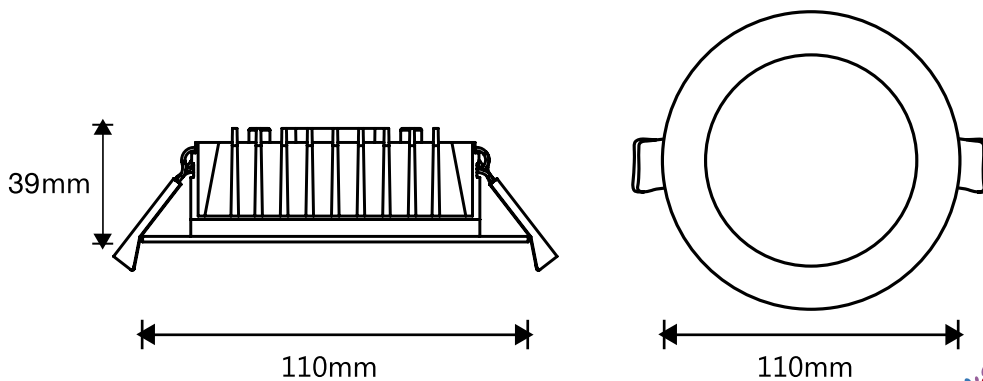

10W TRICOLOUR LED DOWNLIGHT WITH RECESSED DIFFUSER

Model Numbers

TLTD34510WD
TLTD34510MD

Features

- 5 year replacement warranty
- Low glare fixed downlight ideal for residential, apartments and internal application
- Dia 90mm cutout size
- IP44 ingress protection (front only)
- IC-4 or IC-F rated covered and abutted with insulation
- Switchable colour temperature 3000K, 4000K and 5000K
- Supplied with 1m flex and plug for simple installation

Replacement
Warranty

Tricolour

Light Output
970lm

Cutout Size
90mm

Dimmable

IP
Rating
IP 44

LED Lifetime
50,000
HOURS

IC-Rated
IC-4

Class II

DIMENSIONS

10W TRICOLOUR LED DOWNLIGHT WITH RECESSED DIFFUSER

PACKAGING

SPECIFICATIONS

Model Name	Titan II
Model Number	TLTD34510WD TLTD34510MD
Power Wattage	10W
Voltage	200-240V 50Hz
Materials / Housing	Thermoplastic housing with polycarbonate diffuser
Cutout Size	Dia 90mm
Colour Temperature	3000K / 4000K / 5000K
Lumens Output	900lm / 930lm / 970lm
IP Rating	IP44 (front only)
Beam Angle	100°
CRI	≥ 80
Rated Lifetime	50,000 hours @ Ta25°C
Dimmable	Yes
Flex and Plug	Supplied with 1m flex and plug
Sensor	N/A

SHIPPING

Packaging Size	400(H) x 260(W) x 380(L)mm (TLTD34510WD) 400(H) x 260(W) x 380(L)mm (TLTD34510MD)
Carton Quantity	30pcs
Gross Weight	9.70Kg (TLTD34510WD) 9.70Kg (TLTD34510MD)

AVAILABLE COLOURS

Model	Colour	Barcode
TLTD34510WD	Matt Black	9 312375 505082
TLTD34510MD	Matt Black	9 312375 505099