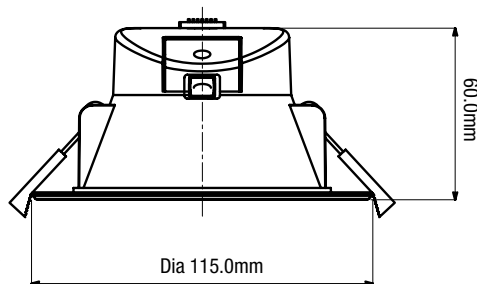

Tricolour

Light Output

Dimmable

IP
44
Rating

LED Lifetime

IC-Rated

IC-Rated

Cutout Size

DIMENSIONS

9W DIMMABLE TRICOLOUR LED FLUSH DOWNLIGHT KIT

FEATURES

- 5 year replacement warranty
- Tricolour switchable between warm white (3000K), neutral white (4000K) and cool white (5000K)
- Suitable for new or retro-fit installations with a standard 90mm hole cut out size
- Dimmable integrated LED driver, compatible with Martec trailing edge dimmers MTD350VAR and MTD350VAP
- Rated for IC-4 and IC-F abutted and covered usage to allow for covering with thermal insulation
- SAA approved with integrated driver
- *35,000hrs @25°C ambient (when covered with thermal insulation)

SPECIFICATIONS

Model name	Vito
Model number	TLVD3459WD
Power wattage	9W
Input voltage	220-240V~50Hz
Housing	Plastic with PC diffuser
CRI	≥80
Beam angle	100°
Tricolour	3000K, 4000K, 5000K
Lumens	780lm/880lm/820lm
Class	Class II
Hole out size	Dia 90mm

SHIPPING

Packaging size	L495mm x W375mm x H325mm
Carton quantity	48 pcs
Gross weight	11.50kg

AVAILABLE COLOURS

Model	Colour	Barcode
TLVD3459WD	Matt White	 9 312375 507697