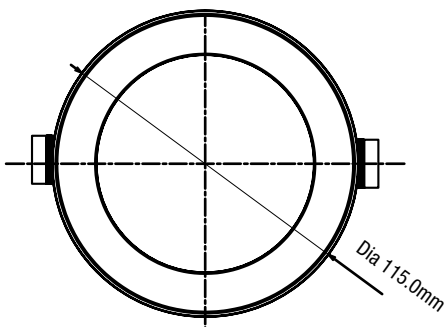

Replacement
Warranty

**9W DIMMABLE TRICOLOUR
LED FLUSH DOWNLIGHT KIT
TLVD3459WD**

Ideal for
residential
installation

- Tricolour switchable between warm white (3000K), neutral white (4000K) and cool white (5000K)
- Suitable for new or retro-fit installations with a standard 90mm hole cut out size
- Dimmable integrated LED driver, compatible with Martec trailing edge dimmers MTD350VAR and MTD350VAP
- Rated for IC-4 and IC-F abutted and covered usage to allow for covering with thermal insulation

Tricolour

Light Output

Dimmable

IP
44
Rating

LED Lifetime

IC-Rated

IC-Rated

Cutout Size

DIMENSIONS

9W DIMMABLE TRICOLOUR LED FLUSH DOWNLIGHT KIT

FEATURES

- 5 year replacement warranty
- Tricolour switchable between warm white (3000K), neutral white (4000K) and cool white (5000K)
- Suitable for new or retro-fit installations with a standard 90mm hole cut out size
- Dimmable integrated LED driver, compatible with Martec trailing edge dimmers MTD350VAR and MTD350VAP
- Rated for IC-4 and IC-F abutted and covered usage to allow for covering with thermal insulation
- SAA approved with integrated driver
- *35,000hrs @25°C ambient (when covered with thermal insulation)

SPECIFICATIONS

Model name	Vito
Model number	TLVD3459WD
Power wattage	9W
Input voltage	220-240V~50Hz
Housing	Plastic with PC diffuser
CRI	≥80
Beam angle	100°
Tricolour	3000K, 4000K, 5000K
Lumens	780lm/880lm/820lm
Class	Class II
Hole out size	Dia 90mm