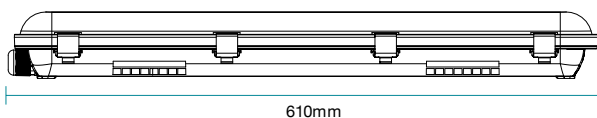

600MM / 1200MM IP65 LED TRICOLOUR BATTEN STANDARD AND MICROWAVE MOTION SENSOR

Model Numbers

TLWB34618
 TLWB34620S - Sensor model
 TLWB34639
 TLWB34639S - Sensor model

Features

- IP65 weatherproof LED batten with industrial designed
- Ideal for residential and commercial applications like corridors and walk ways
- Polycarbonate housing and diffuser with stainless steel clips
- IK06 impact protection
- Centre terminal block and cable entry for easy wiring and installation
- Switchable colour temperature 3000K, 4000K and 6500K
- Microwave motion sensor with on/off and daylight function*

*Microwave Motion Sensor models only.

DIMENSIONS

600MM / 1200MM IP65 LED TRICOLOUR BATTEN STANDARD AND MICROWAVE MOTION SENSOR

PACKAGING

SPECIFICATIONS

Model Name	Weatherproof Batten
Model Number	TLWB34618 TLWB34620S - Sensor model TLWB34639 TLWB34639S - Sensor model
Power Wattage	18W (TLWB34618) 18W (TLWB34620S) 40W (TLWB34639 & TLWB34639S)
Voltage	220-240V 50Hz
Materials / Housing	Polycarbonate housing
Colour Temperature	3000K / 4000K / 6500K
Lumens Output	4500lm / 5200lm / 4800lm
IP Rating	IP65
Beam Angle	120°
CRI	Ra>80
Rated Lifetime	30,000 hours @ Ta25°C
Sensor	Microwave Motion Sensor*
Detection Range	Up to 10M*

SHIPPING

Packaging Size	72(H) x 82(W) x 610(L)mm (TLWB34618) 72(H) x 82(W) x 610(L)mm (TLWB34620S) 72(H) x 82(W) x 1210(L)mm (TLWB34639) 72(H) x 82(W) x 1210(L)mm (TLWB34639S)
Carton Quantity	6
Gross Weight	6.1Kg (TLWB34618) 6.1Kg (TLWB34620S) 10.3Kg (TLWB34639) 10.3Kg (TLWB34639S)