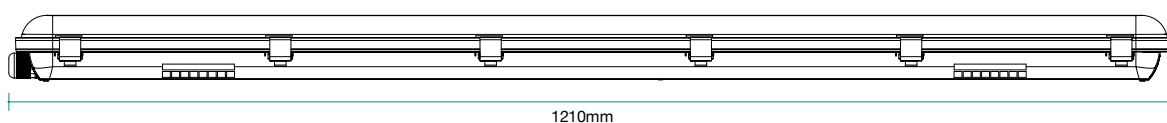

600MM / 1200MM IP65 LED TRICOLOUR BATTEN STANDARD AND MICROWAVE MOTION SENSOR

Model Numbers

TLWB34618
 TLWB34620S - Sensor model
 TLWB34639
 TLWB34639S - Sensor model

Features

- IP65 weatherproof LED batten with industrial designed
- Ideal for residential and commercial applications like corridors and walk ways
- Polycarbonate housing and diffuser with stainless steel clips
- IK06 impact protection
- Centre terminal block and cable entry for easy wiring and installation
- Switchable colour temperature 3000K, 4000K and 6500K
- Microwave motion sensor with on/off and daylight function*

*Microwave Motion Sensor models only.

DIMENSIONS

600MM / 1200MM IP65 LED TRICOLOUR BATTEN STANDARD AND MICROWAVE MOTION SENSOR

PACKAGING

SPECIFICATIONS

Model Name	Weatherproof Batten
Model Number	TLWB34618 TLWB34620S - Sensor model TLWB34639 TLWB34639S - Sensor model
Power Wattage	18W (TLWB34618) 18W (TLWB34620S) 40W (TLWB34639 & TLWB34639S)
Voltage	220-240V 50Hz
Materials / Housing	Polycarbonate housing
Colour Temperature	3000K / 4000K / 6500K
Lumens Output	4500lm / 5200lm / 4800lm
IP Rating	IP65
Beam Angle	120°
CRI	Ra>80
Rated Lifetime	30,000 hours @ Ta25°C
Sensor	Microwave Motion Sensor*
Detection Range	Up to 10M*

SHIPPING

Packaging Size	72(H) x 82(W) x 610(L)mm (TLWB34618) 72(H) x 82(W) x 610(L)mm (TLWB34620S) 72(H) x 82(W) x 1210(L)mm (TLWB34639) 72(H) x 82(W) x 1210(L)mm (TLWB34639S)
Carton Quantity	6
Gross Weight	6.1Kg (TLWB34618) 6.1Kg (TLWB34620S) 10.3Kg (TLWB34639) 10.3Kg (TLWB34639S)