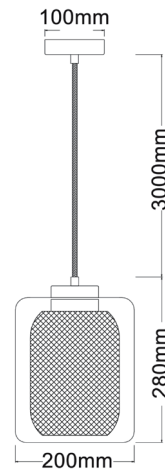

TONO SERIES

- Material: iron and glass
- Max.wattage: 40W
- E27 lamp base
- Globe not included
- For indoor use
- 1 year replacement warranty

▲ TONO1

▲ TONO2

▲ TONO3

CODE	DESCRIPTION	DIMENSIONS				PACKAGING		
		DIAM (mm)	FITTING L (mm)	CABLE L (mm)	CANOPY OD (mm)	WEIGHT (Kg)	BOX (cm)	CARTON QTY
TONO1	1XE27 BLK MESH INTERNAL/CLR GLASS OBLONG PENDANT	Ø200	280	3000	Ø100	1.6	26.5x26x31.2	1/1
TONO2	1XE27 COPPER MESH INTERNAL/CLR GLASS OBLONG PENDANT	Ø200	280	3000	Ø100	1.6	26.5x26x31.2	1/1
TONO3	1XE27 BRASS MESH INTERNAL/CLR GLASS OBLONG PENDANT	Ø200	280	3000	Ø100	1.6	26.5x26x31.2	1/1