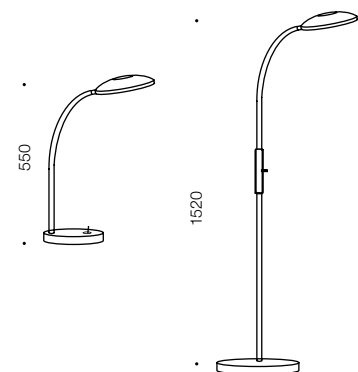

Measurements