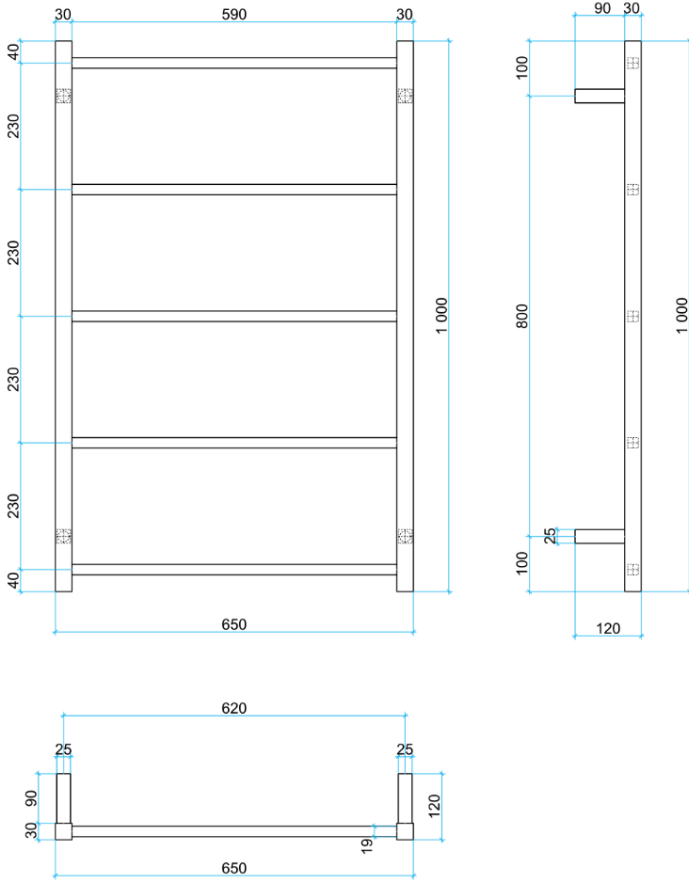

Thermorail Ladder Towel Rails

Towel Rails for use in bathrooms

Stock Code	Finish	Size (mm)	Output (W)	No. of Bars
USS56	Polished Stainless Steel	W650 x H1000 x D120	N/A	5

PLEASE NOTE: Specifications are for information purposes only. Whilst every effort has been made to ensure the product specifications are accurate, due to continuing product development and improvement the specifications are subject to change. Specifications can be used to rough in and fit timber supports in the wall however we recommend no holes are drilled without having the product on site or verifying the details with the manufacturer. Thermogroup cannot be held liable or responsible for errors due to updated specifications.